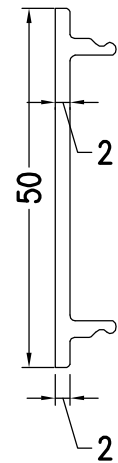

Q00509

Aluminum Channel
50x65x4mm thk.

DIE-1

Q00510

NEW DIE

Aluminum Cap

Area:123.872 Sq.mm. |
Perimeter:126.95mm. |
Weight:0.334 Kg./mtr.

DIE-2

Q00511

Aluminum Tube
25x25x1.5mm thk.

Area:151 Sq.mm. | Perimeter:100 mm. | Weight:.408 Kg./mtr.

DIE-3