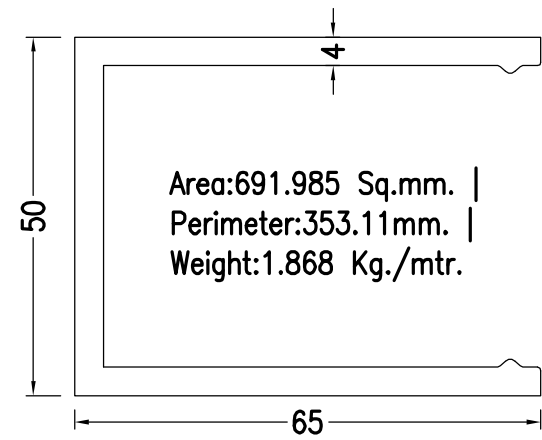

Q00509

Aluminum Channel
50x65x4mm thk.

DIE-1

Q00510

NEW DIE

Aluminum Cap

Area:123.872 Sq.mm. |
Perimeter:126.95mm. |
Weight:0.334 Kg./mtr.

DIE-2

Q00511

Aluminum Tube
25x25x1.5mm thk.

Area:151 Sq.mm. | Perimeter:100 mm. | Weight:.408 Kg./mtr.

DIE-3