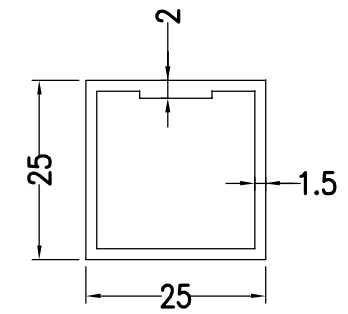

Q00509

Aluminum Channel
50x65x4mm thk.

DIE-1

Q00510

NEW DIE

Aluminum Cap

Area:123.872 Sq.mm. |
Perimeter:126.95mm. |
Weight:0.334 Kg./mtr.

DIE-2

Q00511

Aluminum Tube
25x25x1.5mm thk.

Area:151 Sq.mm. | Perimeter:100 mm. | Weight:.408 Kg./mtr.

DIE-3