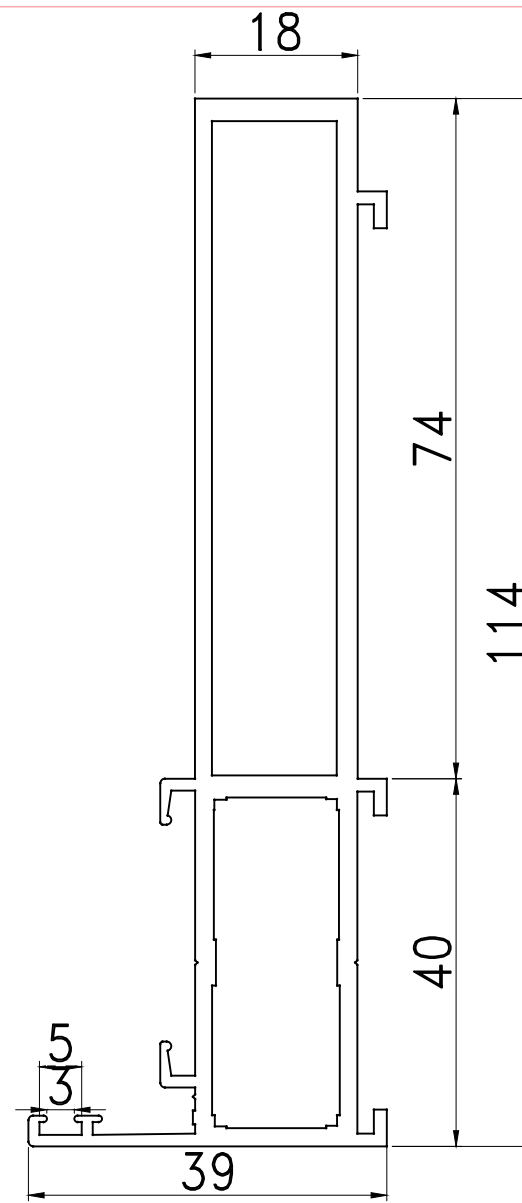

Q00546

Mullion weight  
2.0794 kg/m

Q00547

Outer weight  
1.7132 kg/m

Q00548

Door Outer  
weight 2.950  
kg/m

Inside

Outside