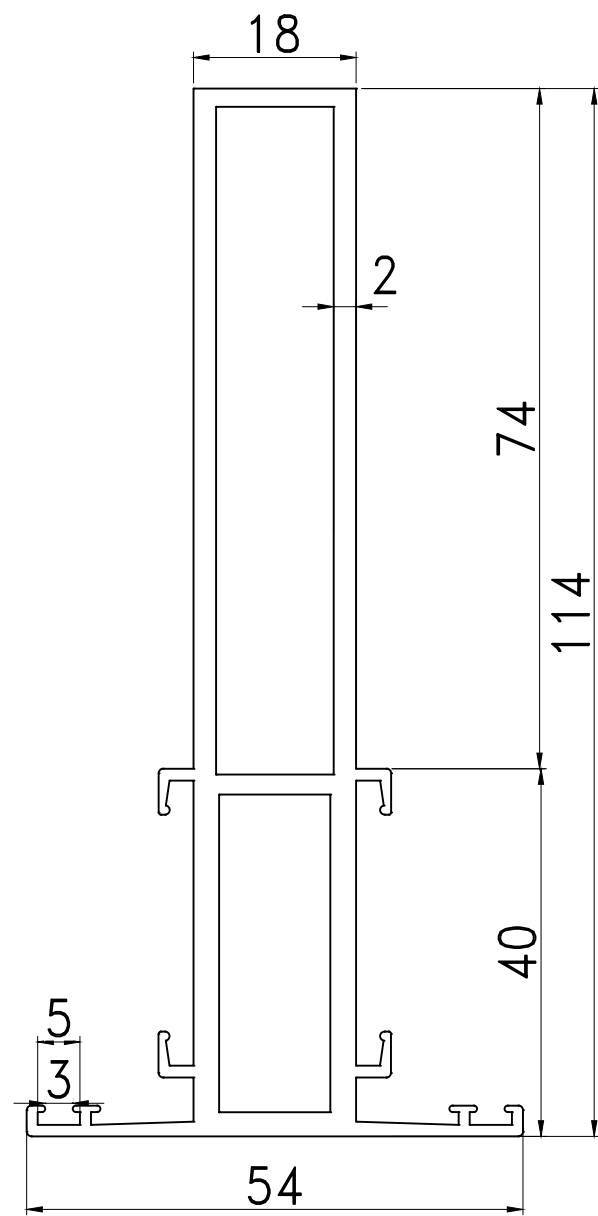

Q00546

Mullion weight  
2.0794 kg/m

Q00547

Outer weight  
1.7132 kg/m

Q00548

Door Outer  
weight 2.950  
kg/m

Inside

Outside