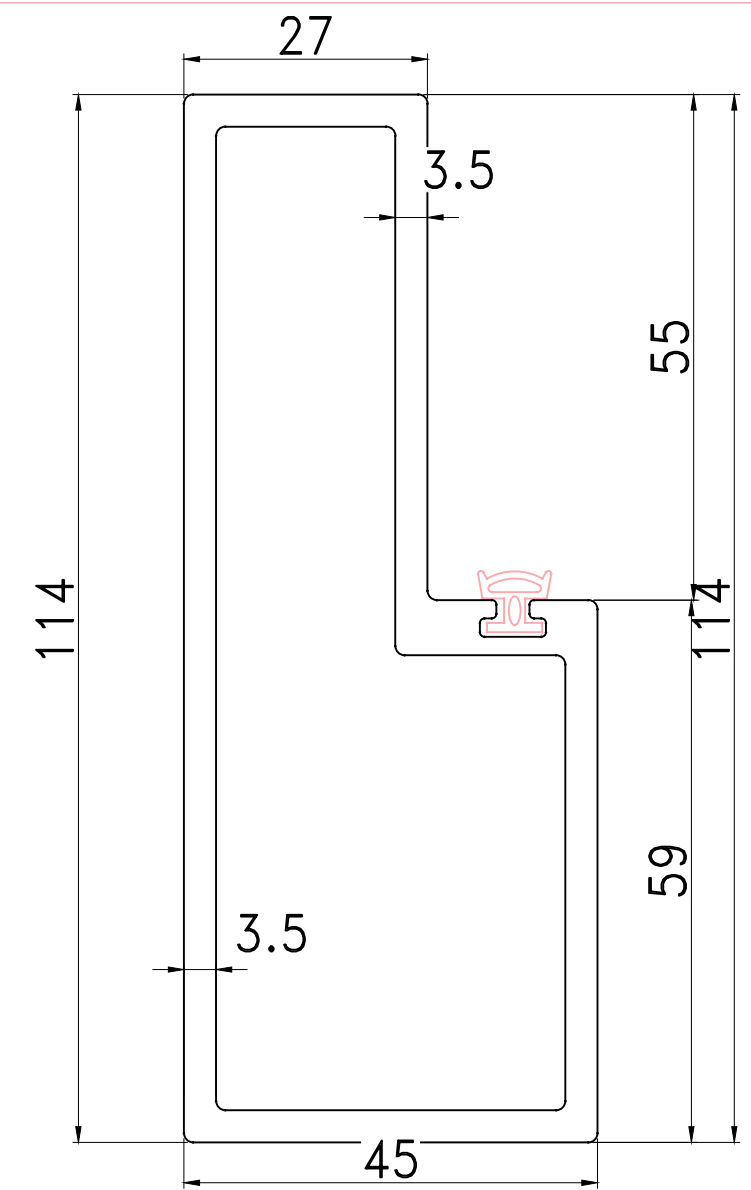

Q00546

Mullion weight  
2.0794 kg/m

Q00547

Outer weight  
1.7132 kg/m

Q00548

Door Outer  
weight 2.950  
kg/m

Inside

Outside