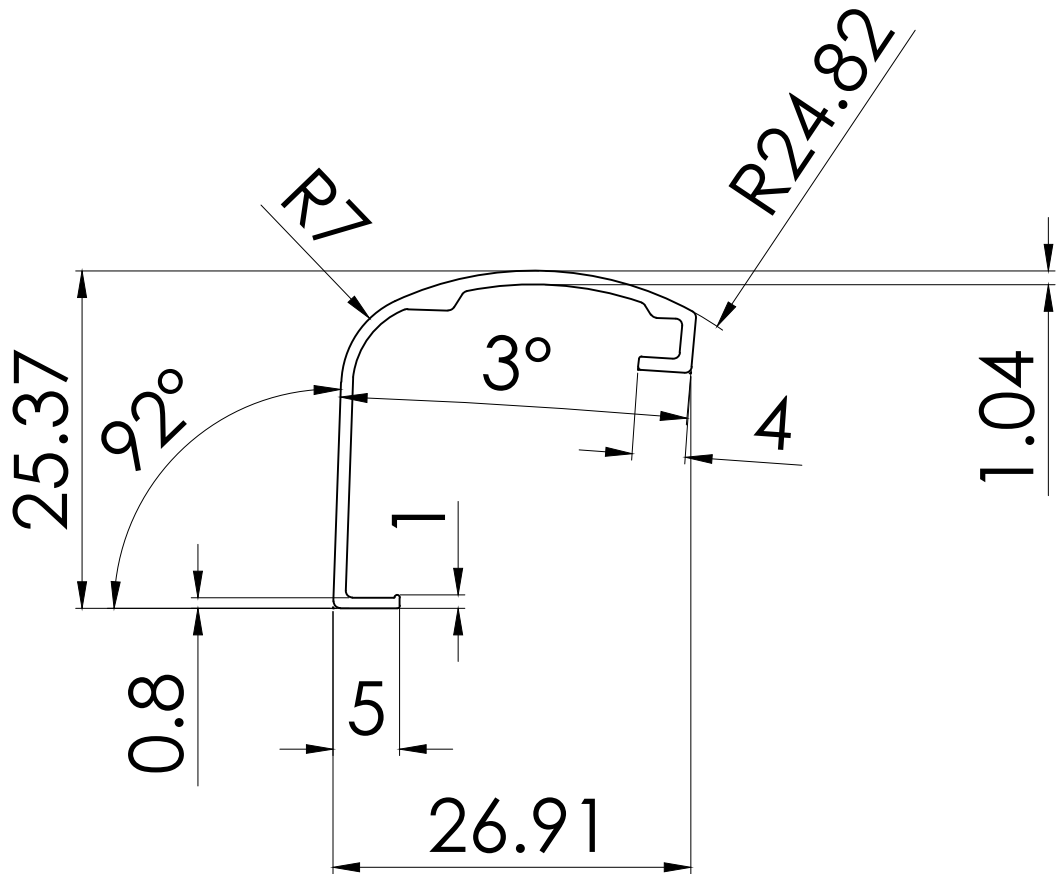

Aluminum Extrusion

Length:-590 mm
Weight:-0.094 kg