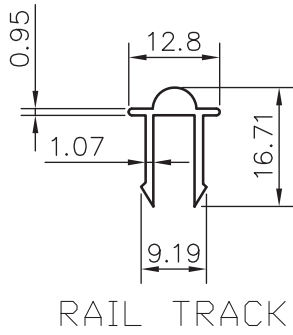

Thickness will be 1.00 mm. All over

Q01696

Gap will be 5.5 mm.

Q1697

Q01698