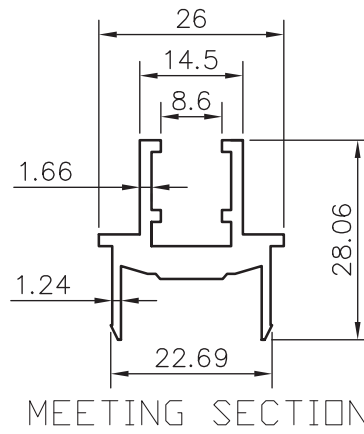

Thickness will be 1.00 mm. All over

Q01696

Gap will be 5.5 mm.

Q1697

Q01698