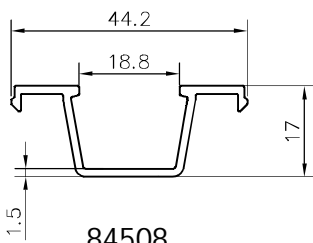

**Supplementary Profiles**

84810

Groove Cover Profile

Q01771

84507

Glazing Adaptor - 14.5mm

Q01772

84508