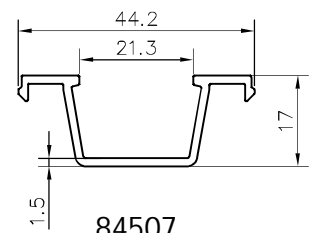

**Supplementary Profiles**

84810

Groove Cover Profile

Q01771

84507

Glazing Adaptor - 14.5mm

Q01772

84508