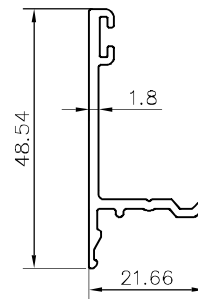

84806

Rain Cap Cover

Q01774