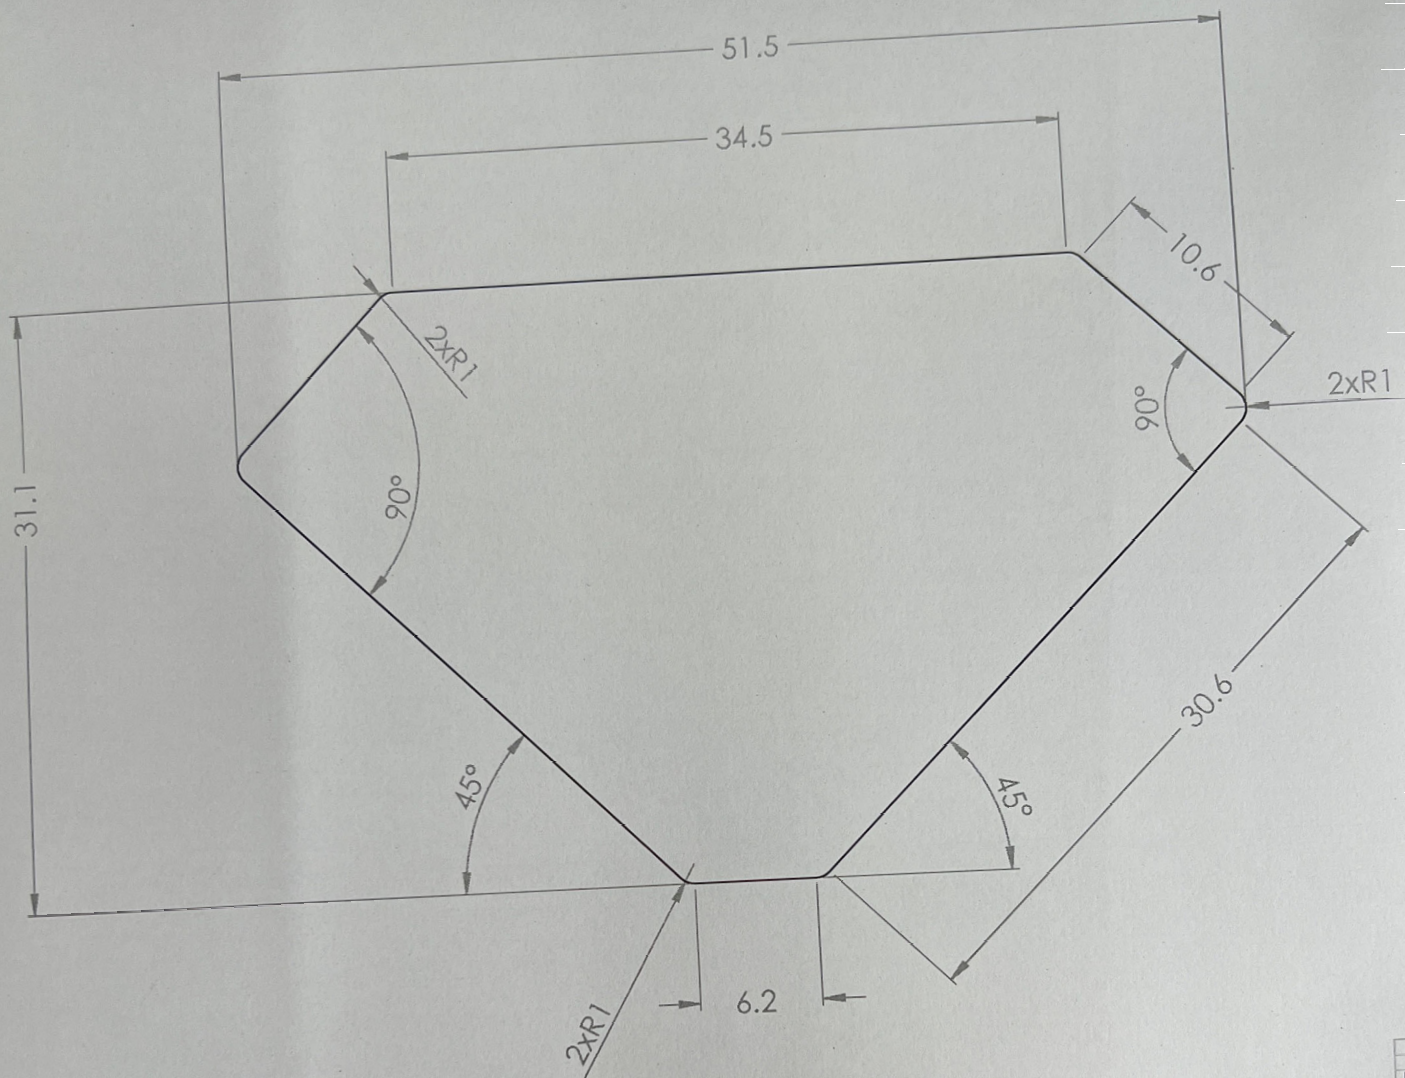

Q00137

BLANK SIZE GROSS WEIGHT NET WEIGHT

|       |
|-------|
| DATE  |
| PROJE |
| MAT:  |
| SCAL  |
| SHEET |