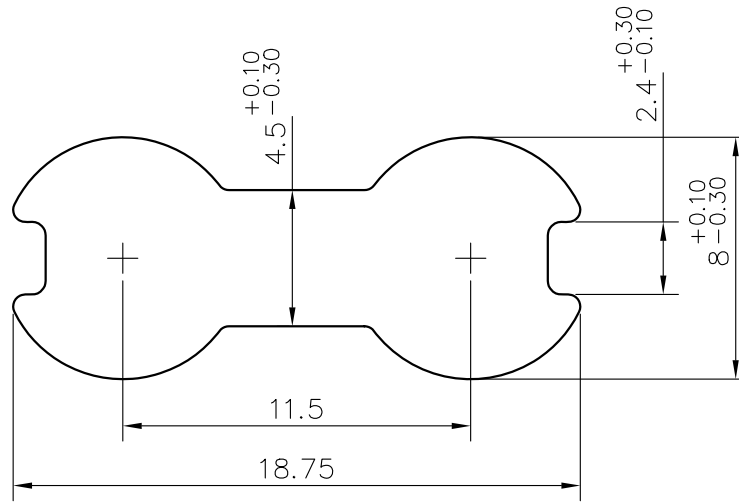

Q01795

SCALE 1:1

SCALE 4:1

Area: 111.472 Sq.mm. | Perimeter: 52.96mm. | Weight: 00.301 Kg./mtr.