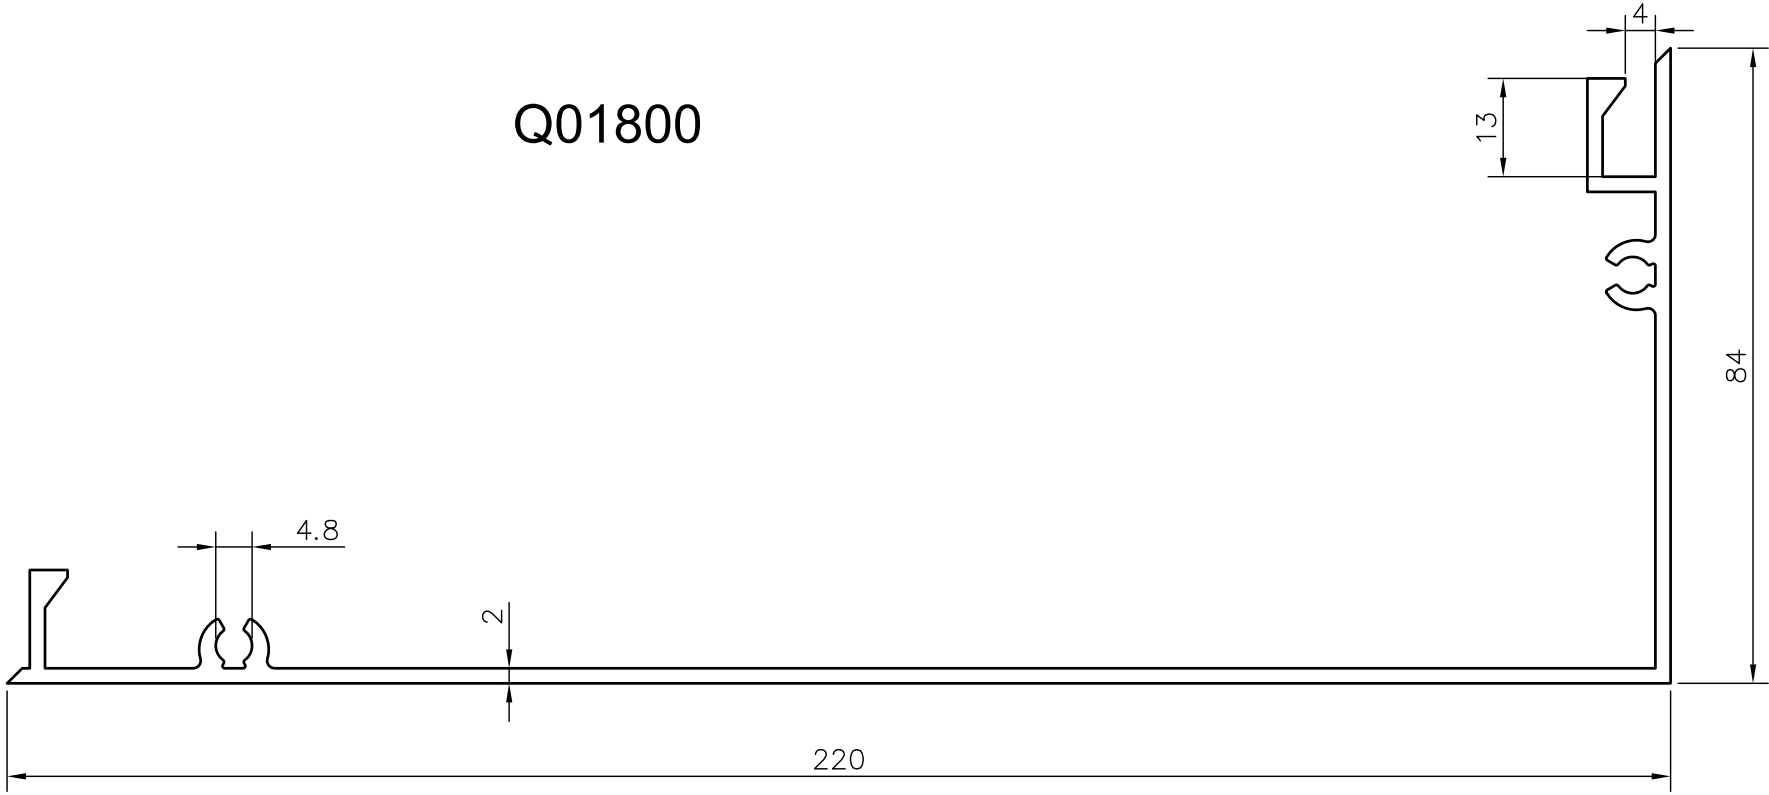

Q01800

Area: 747.78 Sq.mm. | Perimeter: 730mm. | Weight: 2.019 Kg./mtr.