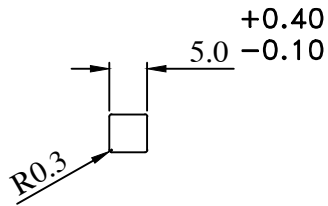

# PROPOSED DRAWING

M/S. CALSONIC KANSEI MOTHERSON

Q00749

ALLOY 6063 T6

WT.-0.068KG/M.