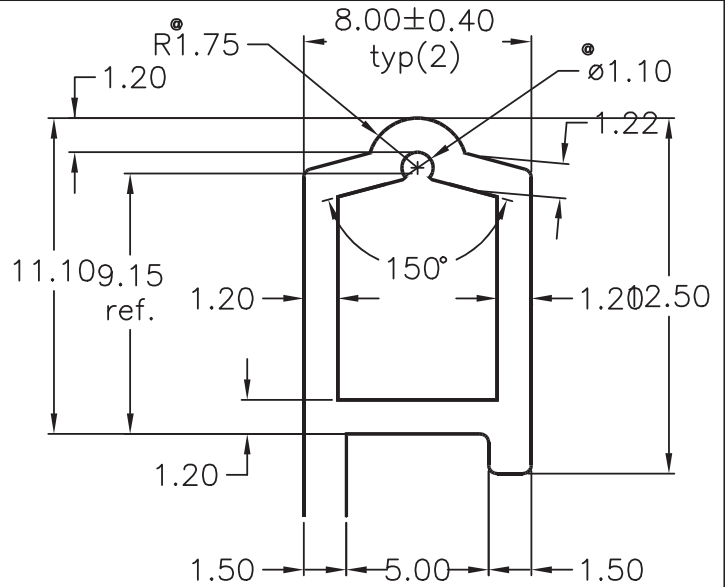

DETAILS:- A
SCALE:- 4:1

DETAILS:- B
SCALE:- 4:1

AREA (MM) 518.03

V=0.30 X 90°