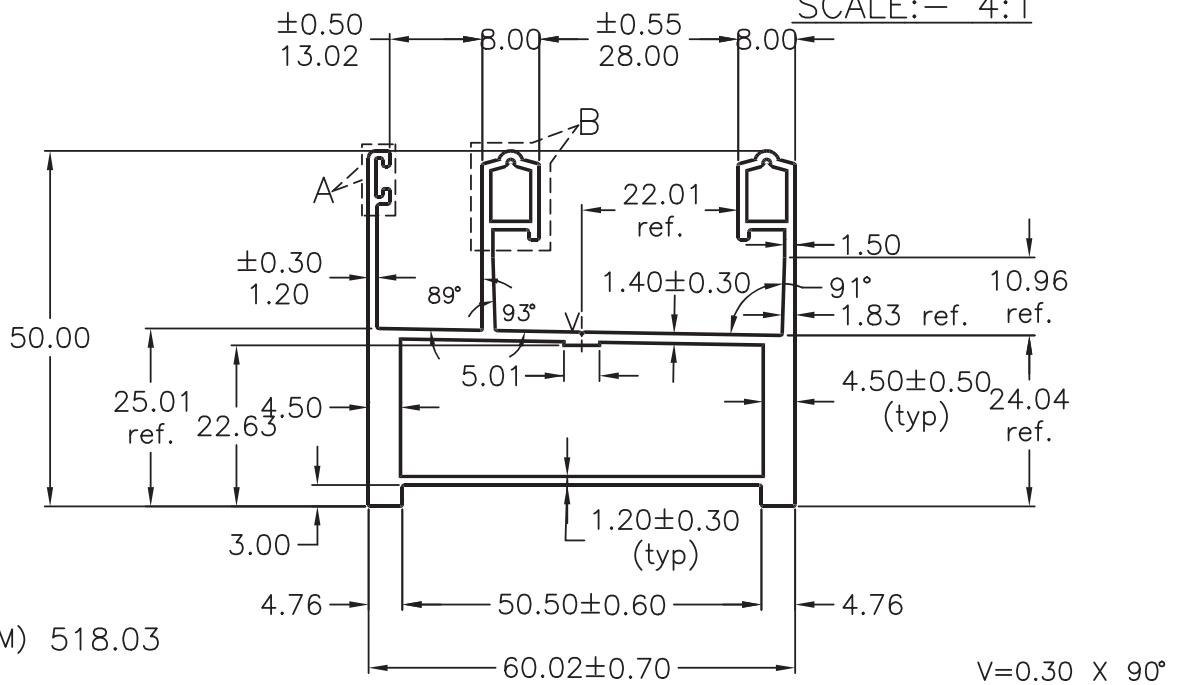

DETAILS:- A
SCALE:- 4:1

DETAILS:- B
SCALE:- 4:1

AREA (MM) 518.03

V=0.30 X 90°