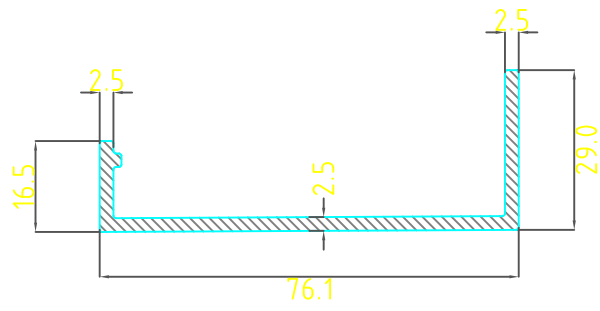

MATCHING VIEW

TRANSOM GUTTER SLEEVES