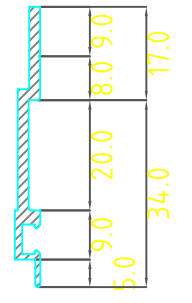

MATCHING VIEW

SILL TRANSOM ADD-ON