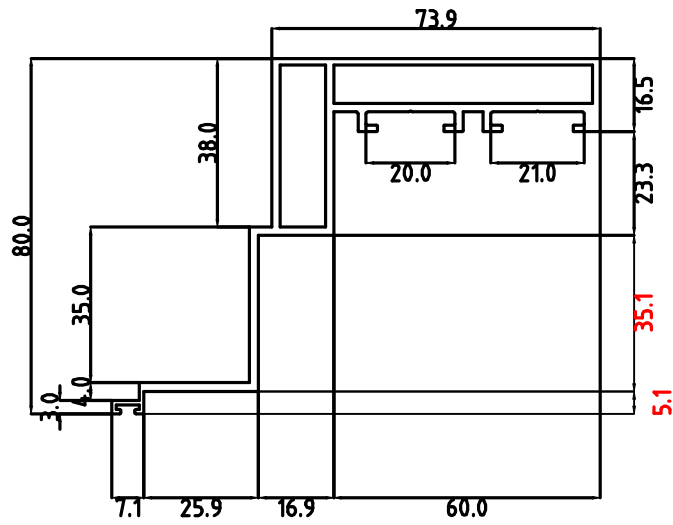

MATCHING VIEW

OPERABLE SHUTTER