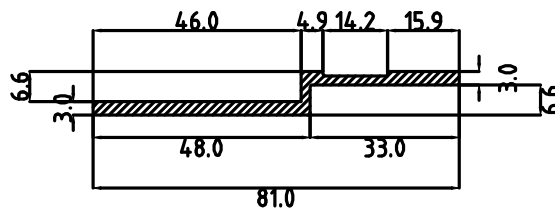

MATCHING VIEW

145X50 VERTICAL FIN BRACKET ( FOR FIXED ) ELEMENT-3