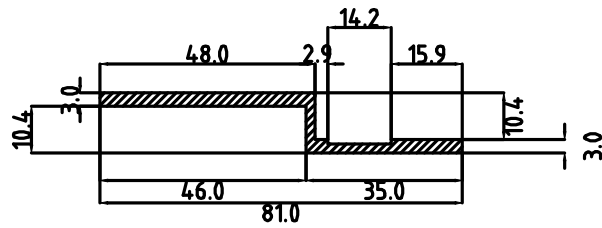

MATCHING VIEW

145X50 VERTICAL FIN BRACKET ( FOR OPERABLE ) ELEMENT-4