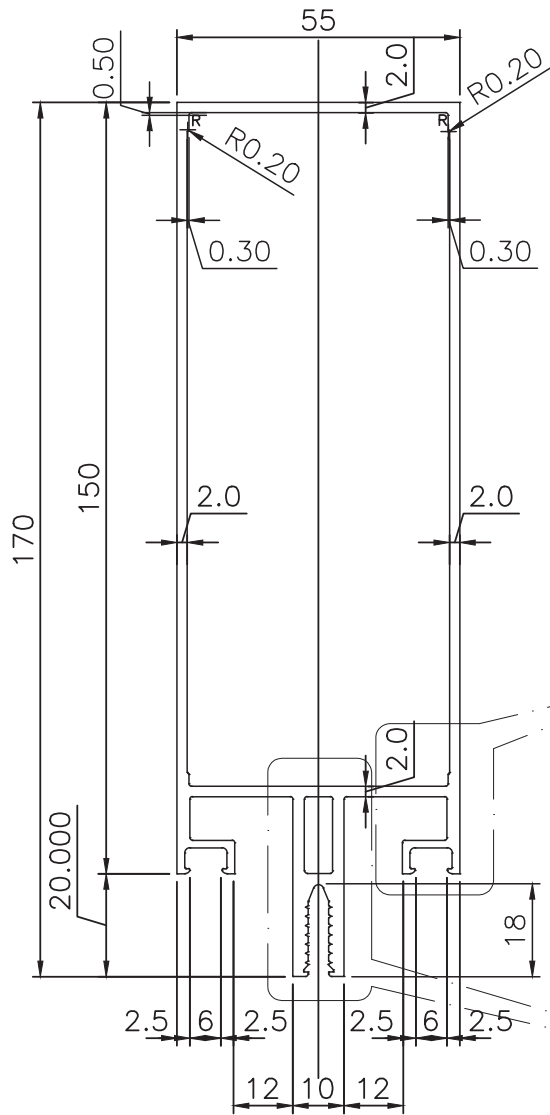

ALUMINIUM DIE DRAWING

MULLION

SCALE:- 1:1

WEIGHT RANGE = 2.86 Kg/Mtr.

SCALE :- 4:1