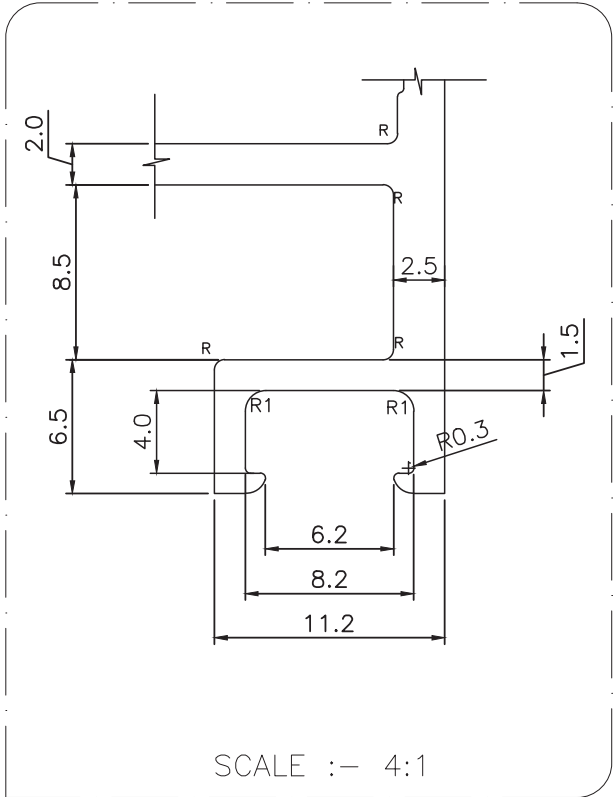

ALUMINIUM DIE DRAWING

MULLION

SCALE:- 1:1

WEIGHT RANGE = 2.86 Kg/Mtr.

SCALE :- 4:1