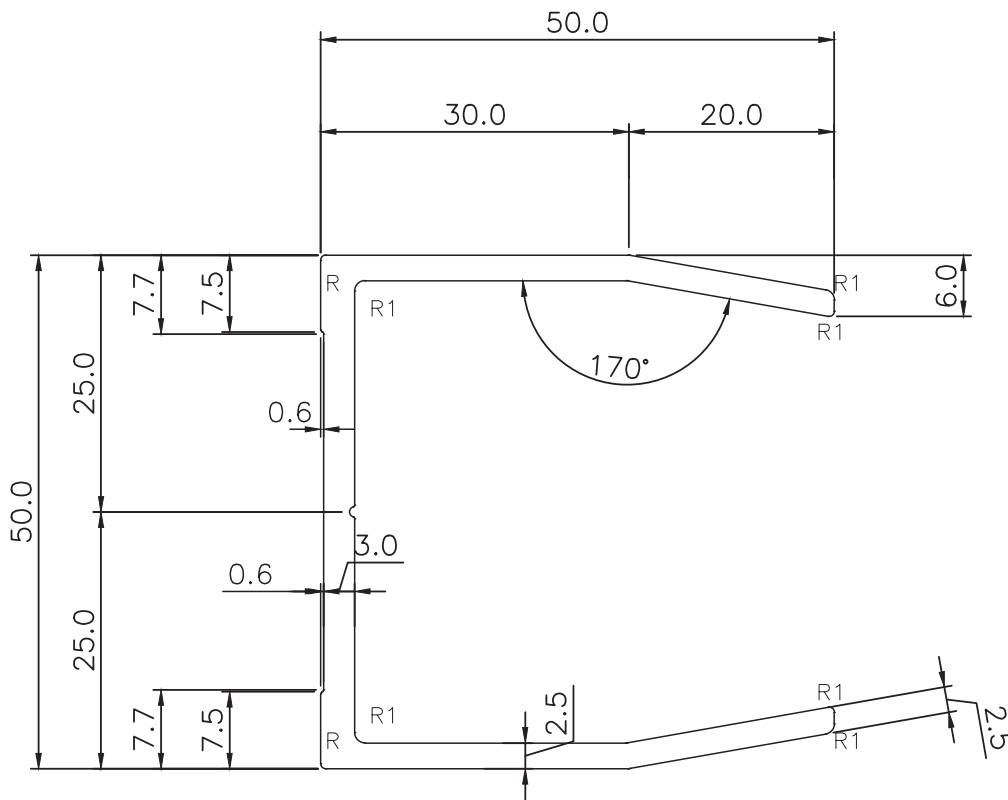

ASHOO DECOR (INDIA)
A DIVISION OF ALUMINIUM ARCHITECTURAL PRODUCTS

1729, HSIIDC, RAI INDL.
AREA SONIPAT-131029
9811047752

ashoodecorindia@yahoo.com
ashoodecor@yahoo.com

R = 0.50mm Radius

R1= 1.0mm Radius

ALUMINIUM DIE DRAWING

TRANSOM CLEAT

Q00819

SCALE:- 2:1

WEIGHT RANGE = 1.05 Kg/Mtr.