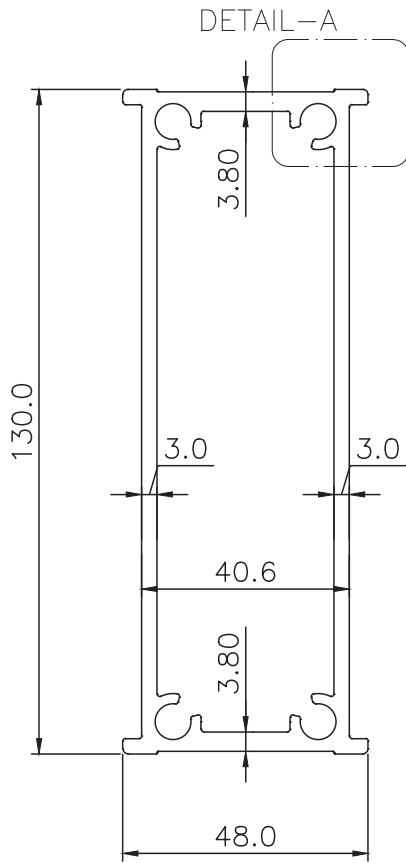

ALUMINIUM DIE DRAWING

MULLION SLEEVE

Q00823

SCALE:- 1:1

WEIGHT RANGE = 3.05 Kg/Mtr.