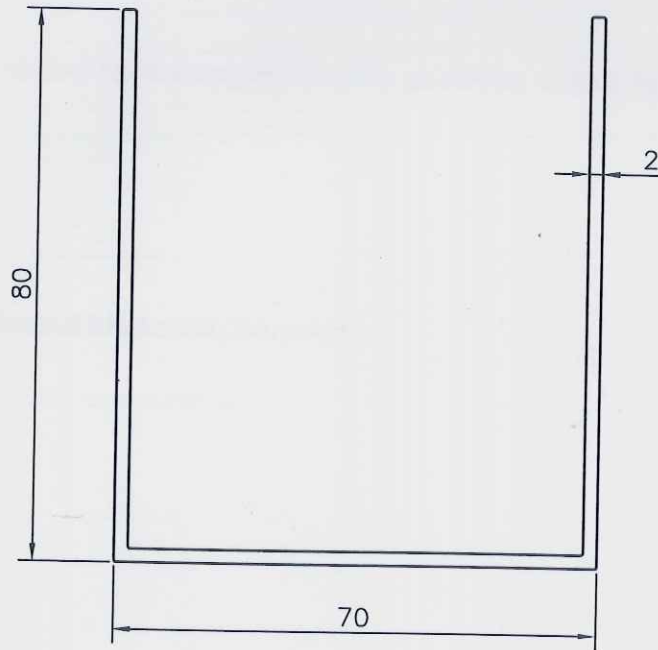

Q01946

Area: 112.557 Sq.mm. | Perimeter: 152.62mm. | Weight: 00.304 Kg./mtr.

Q01947

Area: 451.863 Sq.mm. | Perimeter: 454.63mm. | Weight: 1.22 Kg./mtr.

Q01948

Area: 93.813 Sq.mm. | Perimeter: 162mm. | Weight: 00.253 Kg./mtr.