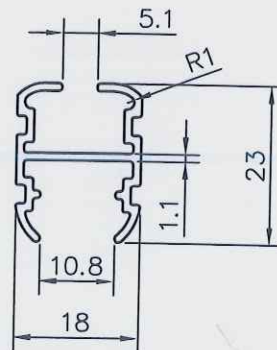

Q01946

Area: 112.557 Sq.mm. | Perimeter: 152.62mm. | Weight: 00.304 Kg./mtr.

Q01947

Area: 451.863 Sq.mm. | Perimeter: 454.63mm. | Weight: 1.22 Kg./mtr.

Q01948

Area: 93.813 Sq.mm. | Perimeter: 162mm. | Weight: 00.253 Kg./mtr.