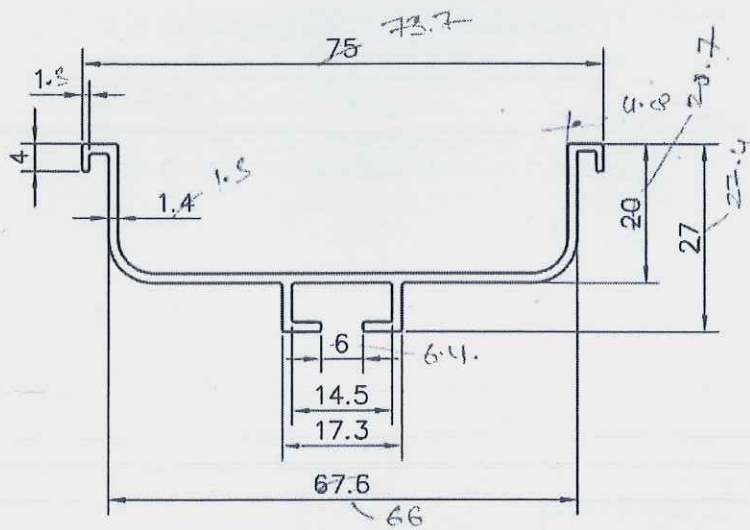

Q01999

Area: 203.32 Sq.mm. | Perimeter: 148.14 mm. | Weight: 0.549 Kg./mtr.

Q02000

Area: 185.592 Sq.mm. | Perimeter: 269.32mm. | Weight: 00.501 Kg./mtr.

Q02001

Area: 149.618 Sq.mm. | Perimeter: 214.1mm. | Weight: 00.404 Kg./mtr.