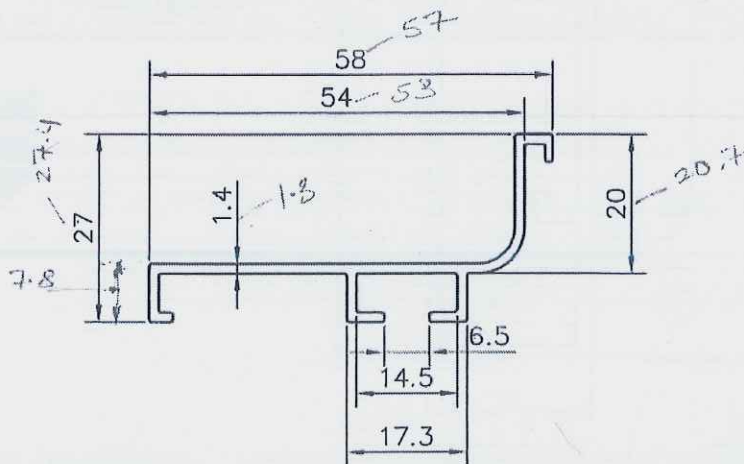

Q01999

Area: 203.32 Sq.mm. | Perimeter: 148.14 mm. | Weight: 0.549 Kg./mtr.

Q02000

Area: 185.592 Sq.mm. | Perimeter: 269.32mm. | Weight: 00.501 Kg./mtr.

Q02001

Area: 149.618 Sq.mm. | Perimeter: 214.1mm. | Weight: 00.404 Kg./mtr.