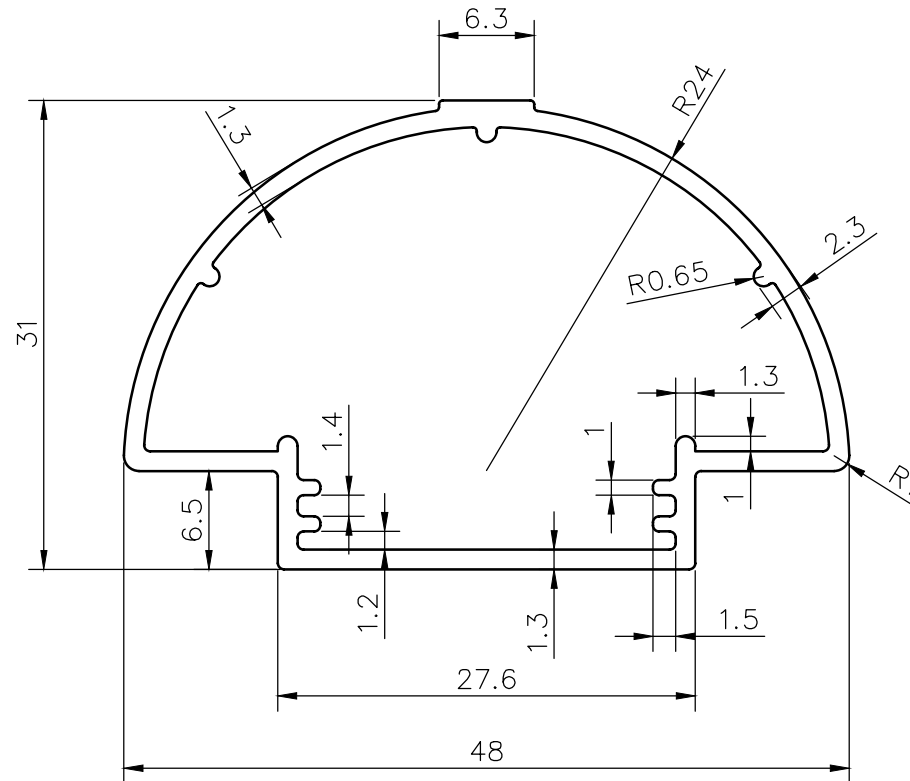

Q00895

SCALE 1:1

SCALE 2:1

Area: 186.04 Sq.mm.

Perimeter: 135.84 mm.

Weight: 0.502 Kg./mtr.