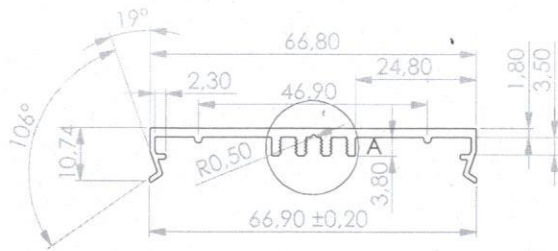

2023-608

blind cover LINE70

article code	colour	pieces	meter	KG
--------------	--------	--------	-------	----