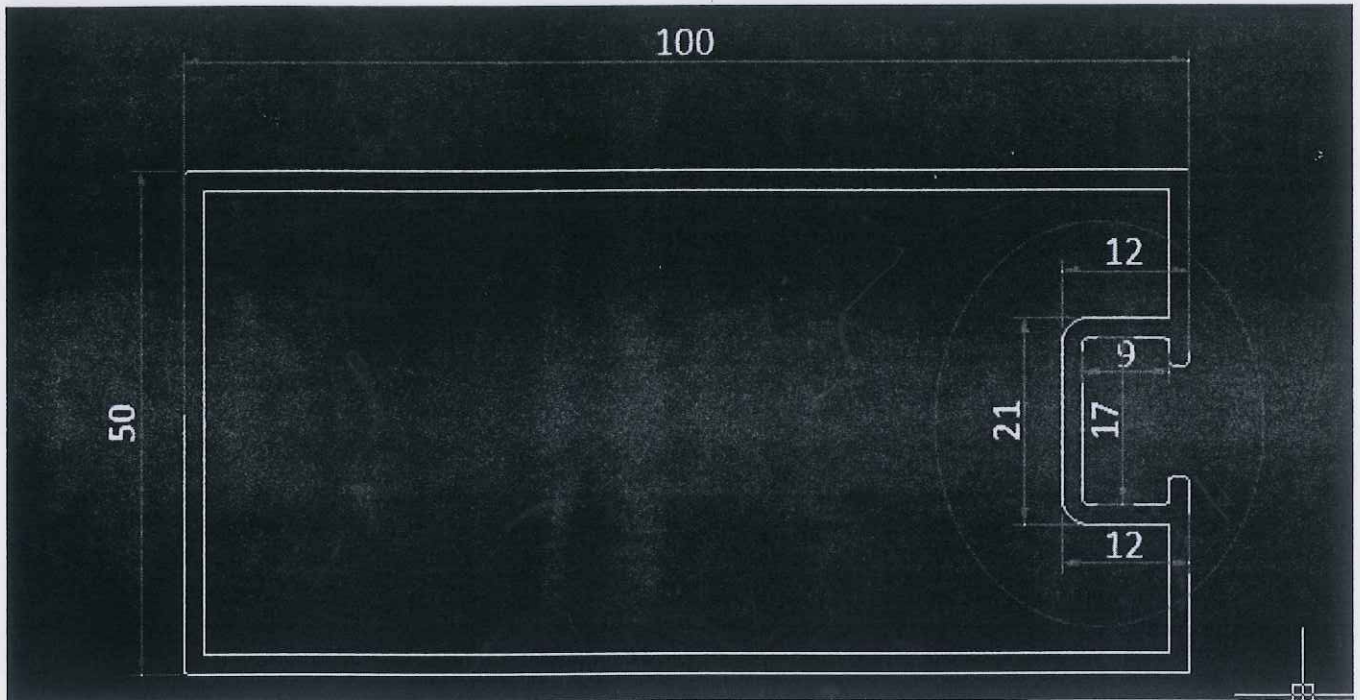

RE: Required Counter Die Fin Section Project: Lodha Bradbury Mumbai.

Saurabh Singhal <ssinghal@jindalaluminium.com>

Tue 25-Jun-24 6:15 PM

To: Vipeel Rambhal <vipeel.rambhal@jindalaluminium.com>

Dear VR

Fin details are completely different so please procss for new die