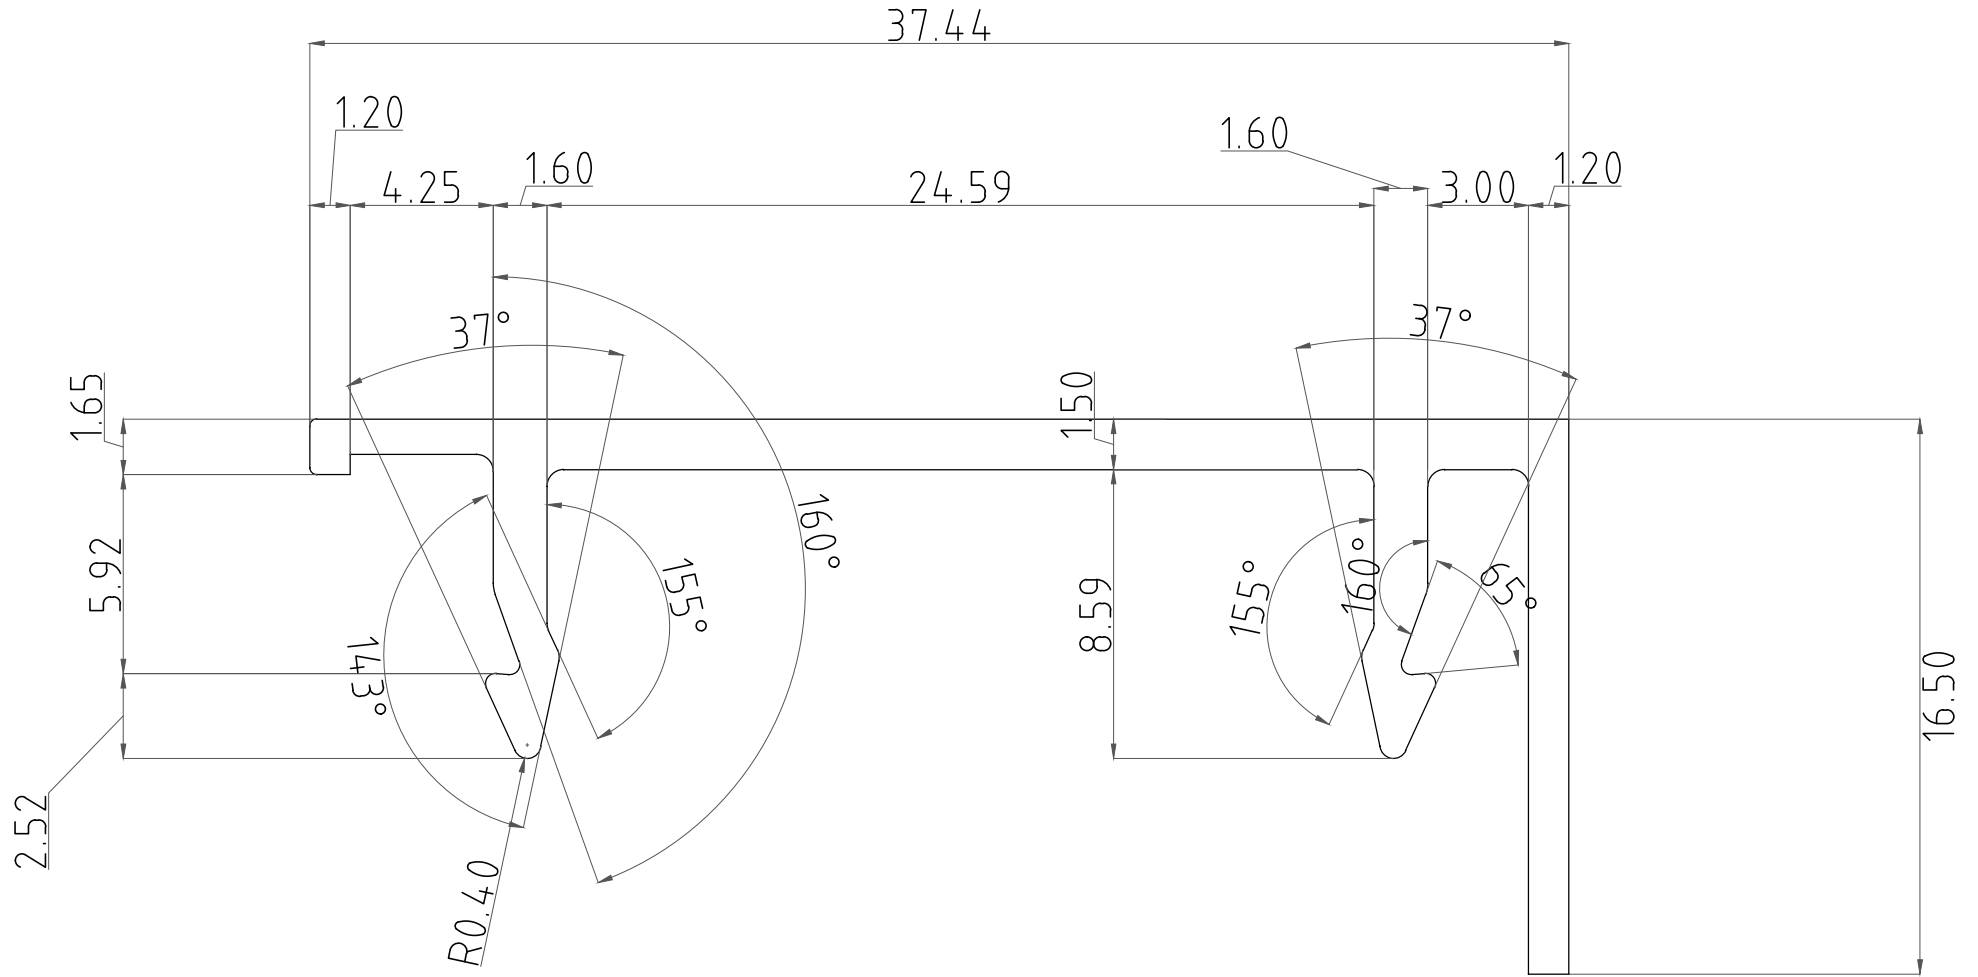

KSV-BR-S04  
GLASS BEAD

GLASS BEADING