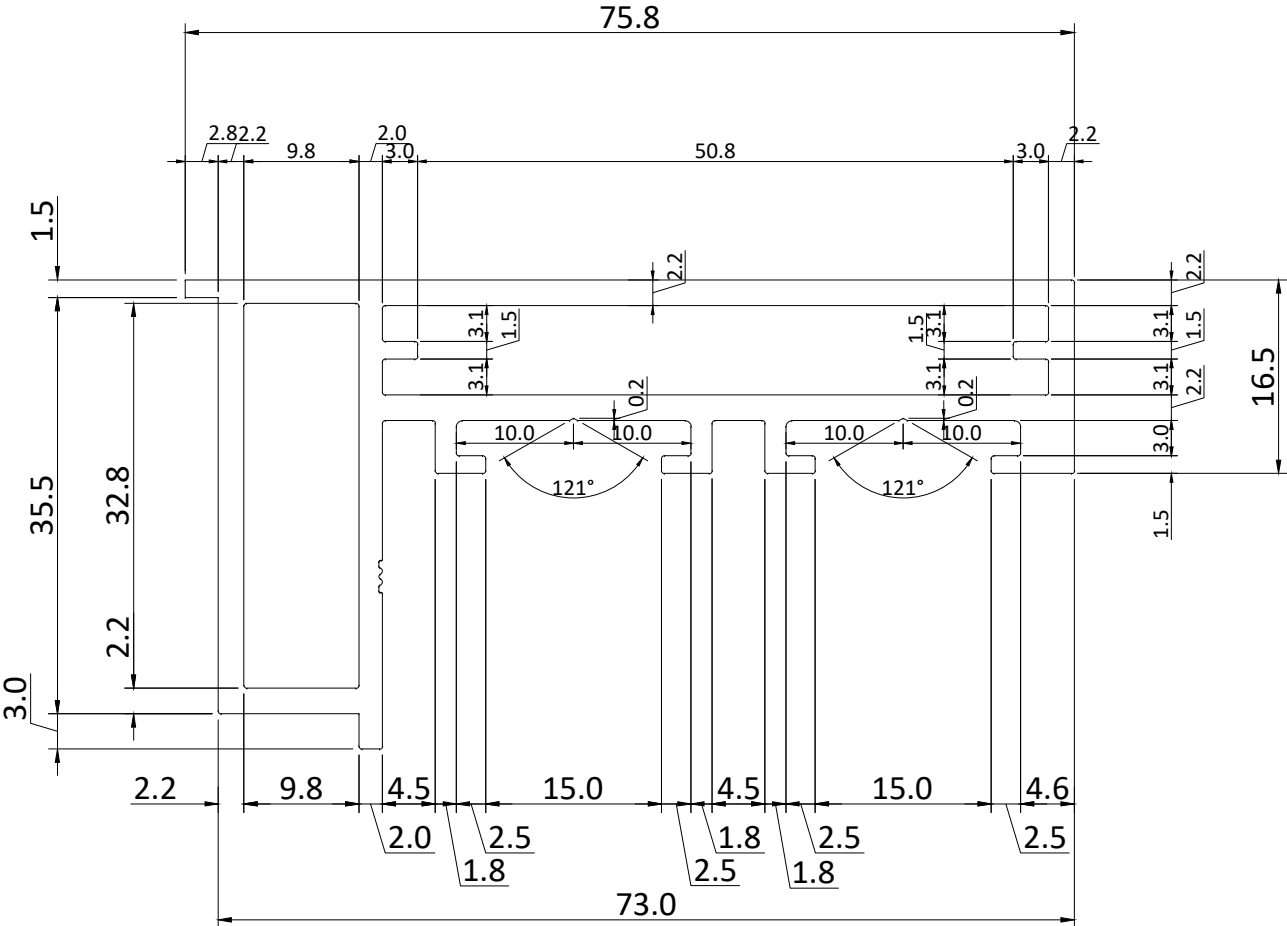

KSV\_OPUS\_10

**PROJECT:-**

THE OPUS PLOT NO - 38A,  
SECTOR- 132, NOIDA

**FACADE CONTRACTOR:-**

**KSV INFRABUILD**  
G-3, SITE C SURAJPUR INDUSTRIAL AREA,  
GREATER NOIDA UP