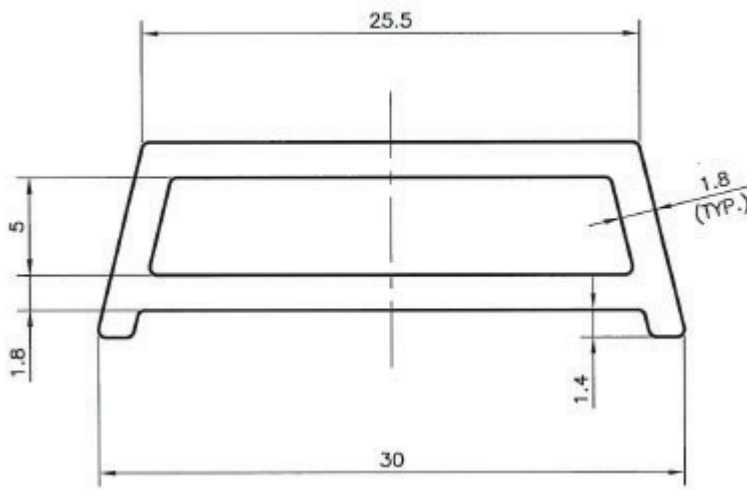

Dear Vipeel,

Please quote below profile in Bhiwadi plant. Alloy 6063T6

Tuteja Window

Q00485

Q00486