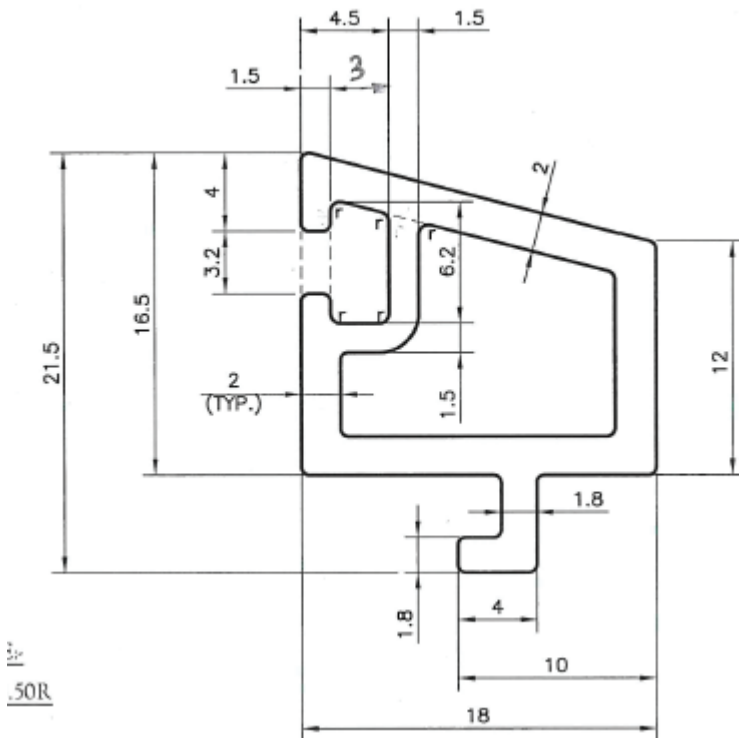

Dear Vipeel,

Please quote below profile in Bhiwadi plant. Alloy 6063T6

Tuteja Window

Q00485

Q00486