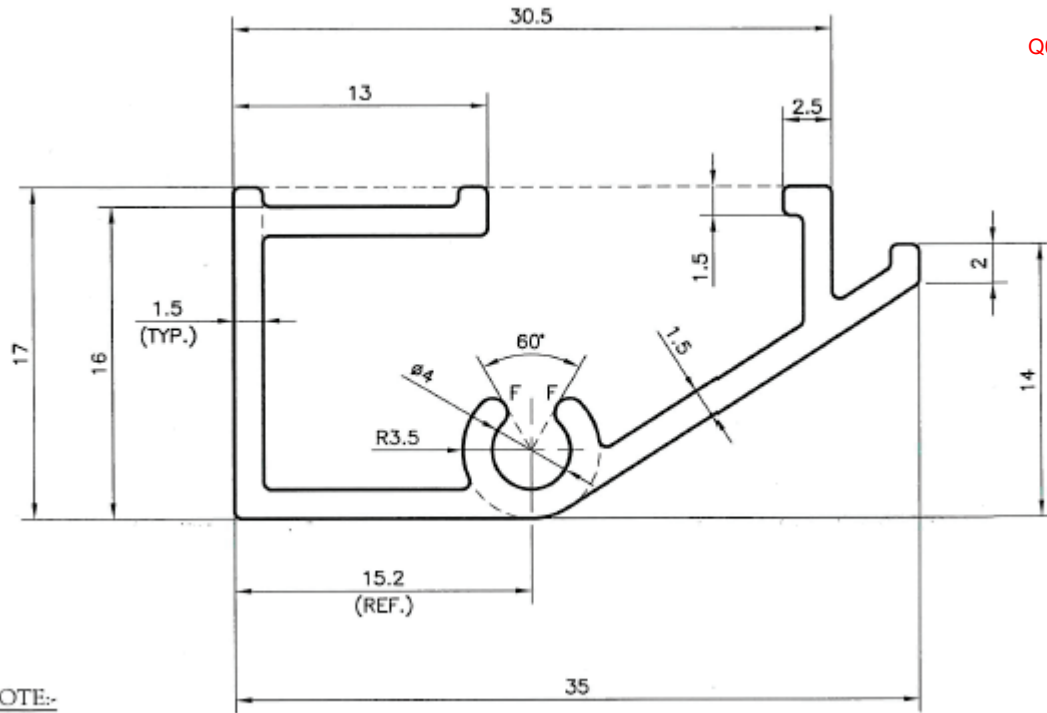

Q00489

Warm Regards

Ratnesh Kumar Mishra

Manager - B&C Marketing (Extrusion)

M: +91 742-826-5055

Jindal Aluminium Limited

Naturelle, 11, Gree Avenue, Behind
Sector D-3, Bhatta Road, Vasant Kunj
New Delhi - 110070, India.