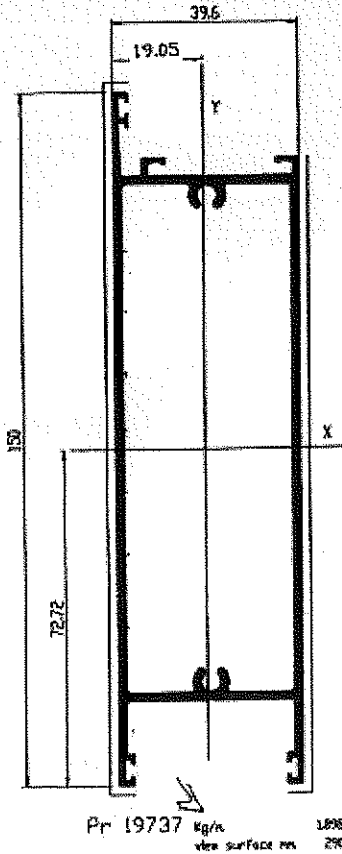

RE: New dies for 22mm series sliders --Godrej nature plus

Saurabh Singhal <ssinghal@jindalaluminium.com>

Mon 01-Jul-24 12:50 PM

To: Vipeel Rambhal <vipeel.rambhal@jindalaluminium.com>

Dear VR

Please provide counter drawings Q02032 & Q02033 and also Quote below profiles and provide counter drawing