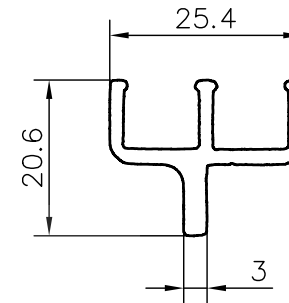

SHIVANI LOCKS PVT. LTD. -RUDRAPUR, UK
ALLOY- 6063 T6

TRUCK WINDOW SECTIONS

SAMPLE-1

Q00973

SAMPLE-2

Q00974

SAMPLE-3

Q00975

SAMPLE-4

Q00976