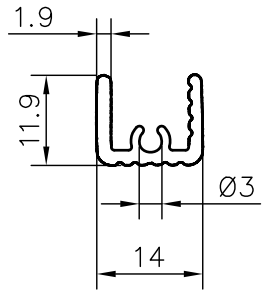

SHIVANI LOCKS PVT. LTD. -RUDRAPUR, UK
ALLOY- 6063 T6

TRUCK WINDOW SECTIONS

SAMPLE-1

Q00973

SAMPLE-2

Q00974

SAMPLE-3

Q00975

SAMPLE-4

Q00976