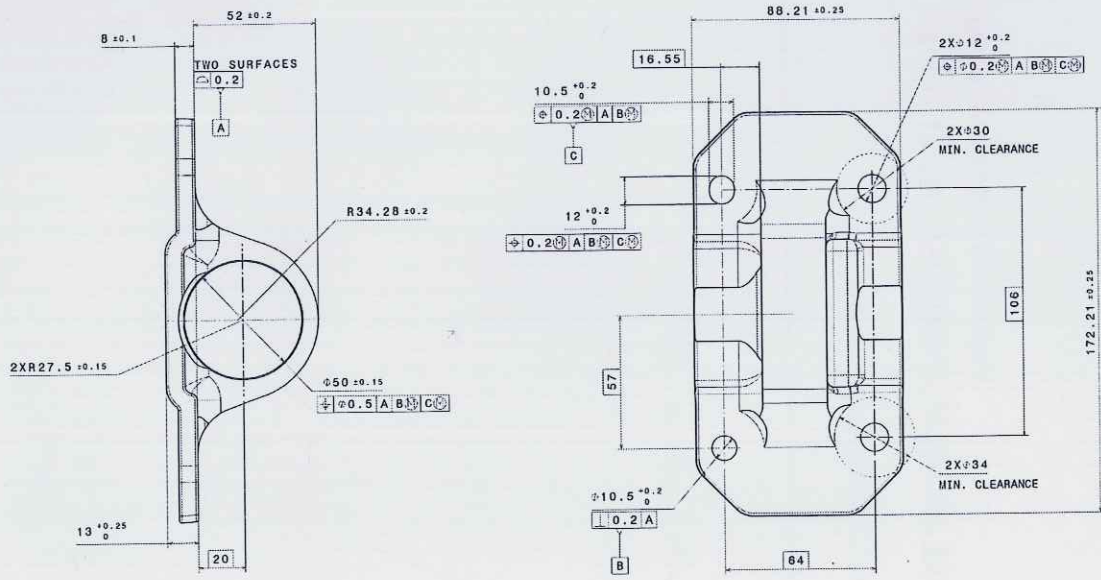

VER: FLS	DESCRIPTION	CHD BY:	DATE	APD BY: ECA	TW3
A	INITIAL RELEASE				

Q02094