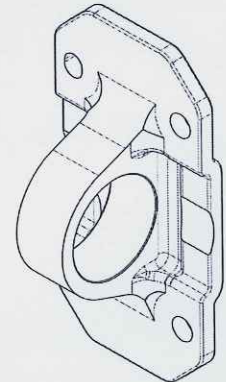

Isometric view
Scale: 1:1

±0.2 EDGES acc.
DIN ISO 13715

1. NOTES:
1. MATERIAL: AL6061-T6 RAW MATERIAL
  2. 3D CAD IS MASTER AND TAKES PRECEDENCE OVER 2D DRAWING. ANY DIMENSIONS NOT SPECIFIED IN THE DRAWING SHALL BE DETERMINED FROM 3D
  3. PART SHALL BE FREE FROM BURRS AND SHARP EDGES
  4. PART MARKING LOCATION AND METHOD WILL BE COORDINATED BETWEEN SUPPLIER AND HARBINGER MOTORS.
  5. FINISHED PART SHALL BE FREE OF OILS, LUBRICANTS, AND OTHER CONTAMINANTS PRIOR TO PACKAGING
  6. FIRST ARTICLE PIECE SHALL BE TENSILE TESTED FOR ULTIMATE TENSILE STRENGTH, YIELD STRENGTH, AND ELONGATION PER ASTM E18. RESULTS REPORTED WITH SHIPMENT
  7. FINISHED PART TO BE MARKED ACCORDING TO HARBINGER SPECIFICATION HM-OCS-003 LEVEL 2
  8. FINISHED PART TO CONFORM WITH ALL APPLICABLE REQUIREMENTS IN HM-OCS-003