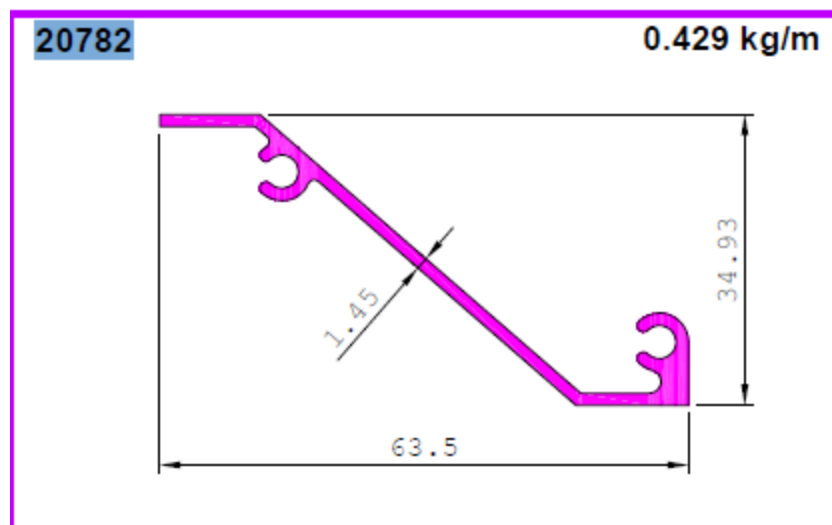

Dear Vipeel.

Please quote as below requirements.

Customer want below section in 1.2 MM Thickness.

Quality Glass.

Delhi

Warm Regards

Ratnesh Kumar Mishra

Manager - B&C Marketing (Extrusion)