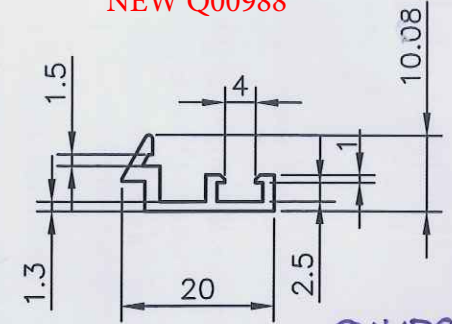

→ MS-VR (mktg)

NEW Q00986

26-09-2023

Q41477

Area:149.743 Sq.mm. |
Perimeter:202.59mm. |
Weight:00.404 Kg./mtr.

NEW Q00987

26-09-2023

Q41478

Area:418.835 Sq.mm. |
Perimeter:306.451 mm. |
Weight:1.131 Kg./mtr.

NEW Q00988

26-09-2023

Q1479

Area:55.314 Sq.mm. |
Perimeter:76.92mm. |
Weight:00.149 Kg./mtr.

NEW Q00989

26-09-2023

Q41480

Area:289.466 Sq.mm. |
Perimeter:301.709 mm. |
Weight:0.782 Kg./mtr.

26-09-2023

NEW Q00990

Area:288.105 Sq.mm. |
Perimeter:253.486 mm. |
Weight:0.778 Kg./mtr.

Q41481

VIPEEL RAMBHAL

Green Future Window