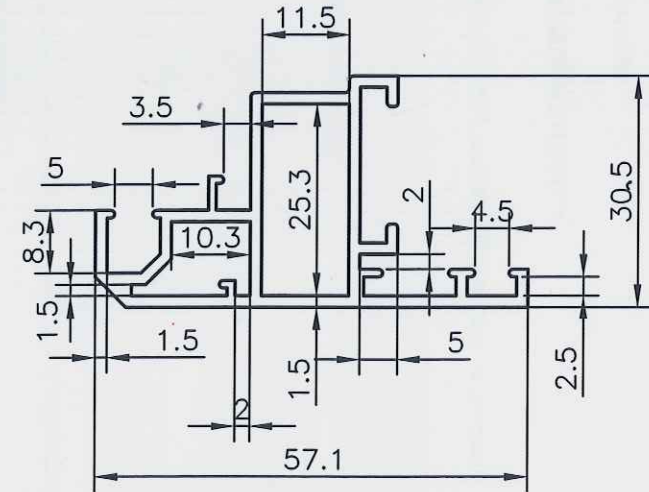

→ MS-VR (mktg)

NEW Q00986

26-09-2023

Q41477

Area:149.743 Sq.mm. |
Perimeter:202.59mm. |
Weight:00.404 Kg./mtr.

NEW Q00987

26-09-2023

Q41478

Area:418.835 Sq.mm. |
Perimeter:306.451 mm. |
Weight:1.131 Kg./mtr.

NEW Q00988

26-09-2023

Q1479

Area:55.314 Sq.mm. |
Perimeter:76.92mm. |
Weight:00.149 Kg./mtr.

NEW Q00989

26-09-2023

Q41480

Area:289.466 Sq.mm. |
Perimeter:301.709 mm. |
Weight:0.782 Kg./mtr.

26-09-2023

NEW Q00990

Area:288.105 Sq.mm. |
Perimeter:253.486 mm. |
Weight:0.778 Kg./mtr.

Q41481

VIPEEL RAMBHAL

Green Future Window