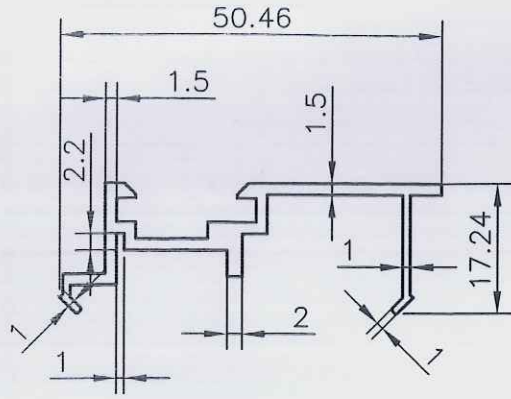

→ MS-VR (mktg)

NEW Q00986

26-09-2023

Q41477

Area:149.743 Sq.mm. |
Perimeter:202.59mm. |
Weight:00.404 Kg./mtr.

NEW Q00987

26-09-2023

Q41478

Area:418.835 Sq.mm. |
Perimeter:306.451 mm. |
Weight:1.131 Kg./mtr.

NEW Q00988

26-09-2023

Q1479

Area:55.314 Sq.mm. |
Perimeter:76.92mm. |
Weight:00.149 Kg./mtr.

NEW Q00989

26-09-2023

Q41480

Area:289.466 Sq.mm. |
Perimeter:301.709 mm. |
Weight:0.782 Kg./mtr.

26-09-2023

NEW Q00990

Area:288.105 Sq.mm. |
Perimeter:253.486 mm. |
Weight:0.778 Kg./mtr.

Q41481

VIPEEL RAMBHAL

Green Future Window