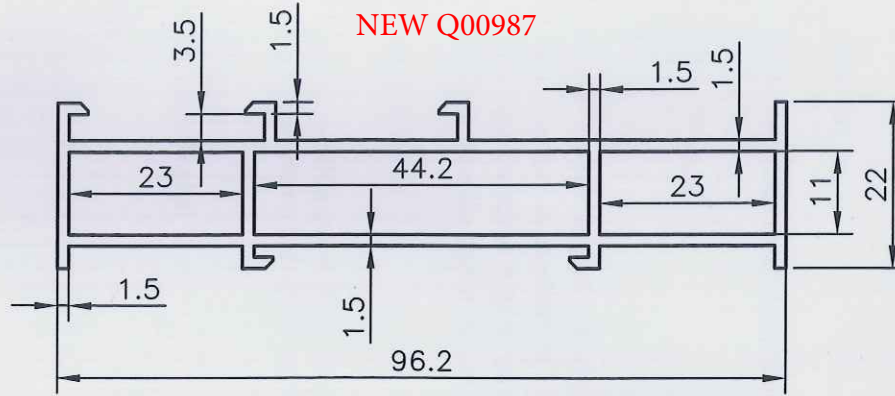

→ MS-VR (mktg)

NEW Q00986

26-09-2023

Q41477

Area:149.743 Sq.mm. |
Perimeter:202.59mm. |
Weight:00.404 Kg./mtr.

NEW Q00987

26-09-2023

Q41478

Area:418.835 Sq.mm. |
Perimeter:306.451 mm. |
Weight:1.131 Kg./mtr.

NEW Q00988

26-09-2023

Q1479

Area:55.314 Sq.mm. |
Perimeter:76.92mm. |
Weight:00.149 Kg./mtr.

NEW Q00989

26-09-2023

Q41480

Area:289.466 Sq.mm. |
Perimeter:301.709 mm. |
Weight:0.782 Kg./mtr.

26-09-2023

NEW Q00990

Area:288.105 Sq.mm. |
Perimeter:253.486 mm. |
Weight:0.778 Kg./mtr.

Q41481

VIPEEL RAMBHAL

Green Future Window