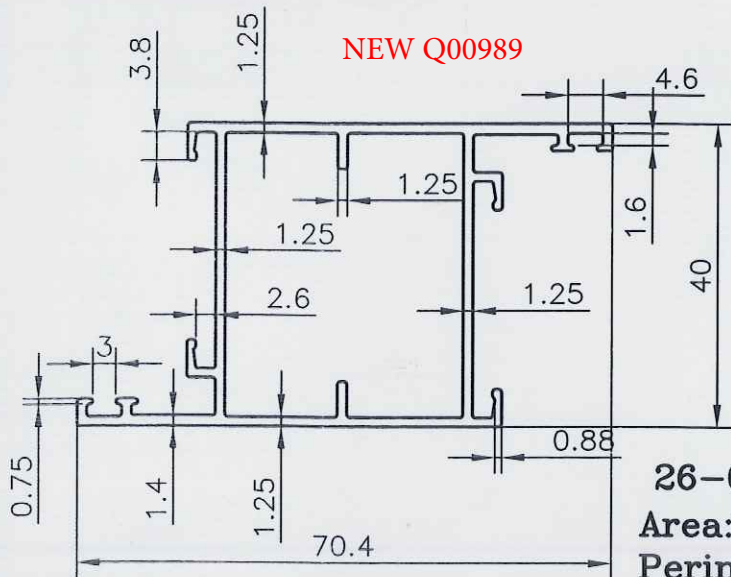

→ MS-VR (mktg)

NEW Q00986

26-09-2023

Q41477

Area:149.743 Sq.mm. |
Perimeter:202.59mm. |
Weight:00.404 Kg./mtr.

NEW Q00987

26-09-2023

Q41478

Area:418.835 Sq.mm. |
Perimeter:306.451 mm. |
Weight:1.131 Kg./mtr.

NEW Q00988

26-09-2023

Q1479

Area:55.314 Sq.mm. |
Perimeter:76.92mm. |
Weight:00.149 Kg./mtr.

NEW Q00989

26-09-2023

Q41480

Area:289.466 Sq.mm. |
Perimeter:301.709 mm. |
Weight:0.782 Kg./mtr.

26-09-2023

NEW Q00990

Area:288.105 Sq.mm. |
Perimeter:253.486 mm. |
Weight:0.778 Kg./mtr.

Q41481

VIPEEL RAMBHAL

Green Future Window