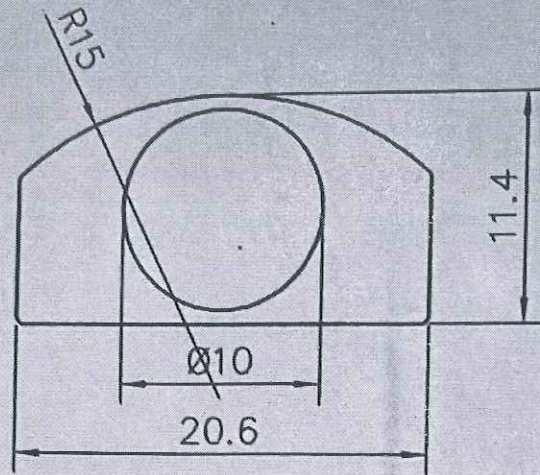

SCALE 1:1

Area: 129.842 Sq.mm. | Perimeter: 57.533 mm. | Weight: 0.351 Kg./mtr.

Ratnashir
Similar Existing Die - D-7566

Q02109

OK