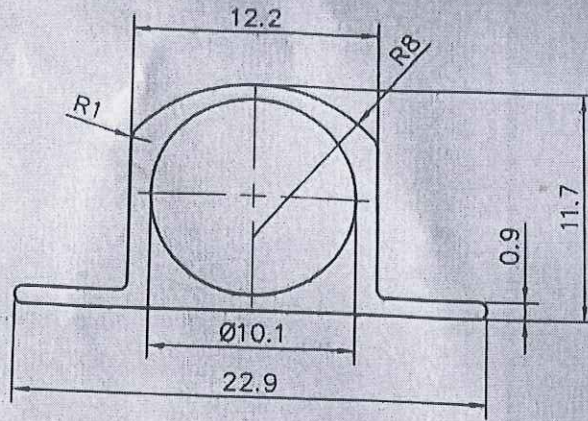

SCALE 1:1

Area: 61.619 Sq.mm. | Perimeter: 64.128 mm. | Weight: 0.166 Kg./mtr.

Patrasper Existing Similar Dr
i.e. D.7544

Q02110