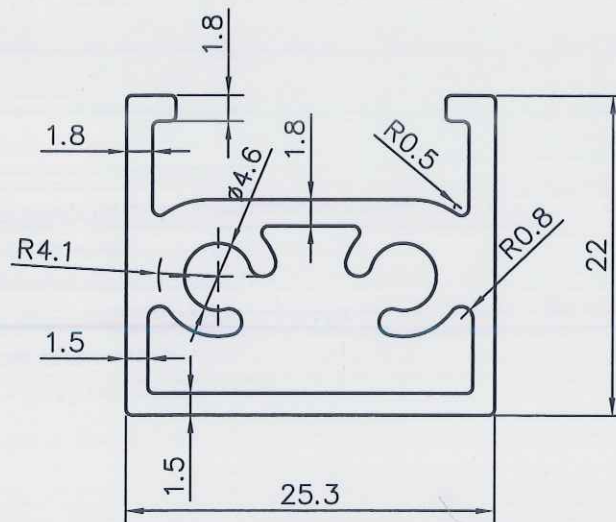

SCALE 1:1

Q02139

Area: 152.623 Sq.mm. | Perimeter: 92.94mm. | Weight: 00.412 Kg./mtr.

SCALE 1:1

Q02140

Area: 214.818 Sq.mm. | Perimeter: 115.932 mm. | Weight: 0.58 Kg./mtr.