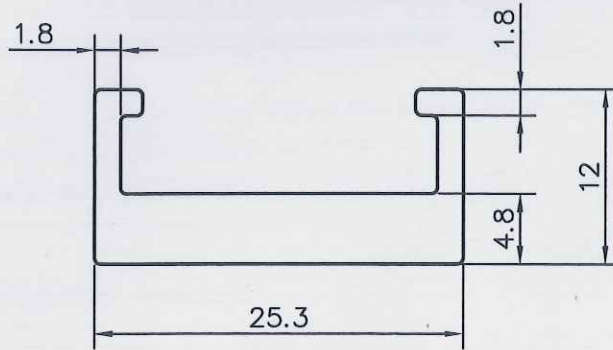

SCALE 1:1

Q02139

Area: 152.623 Sq.mm. | Perimeter: 92.94mm. | Weight: 00.412 Kg./mtr.

SCALE 1:1

Q02140

Area: 214.818 Sq.mm. | Perimeter: 115.932 mm. | Weight: 0.58 Kg./mtr.