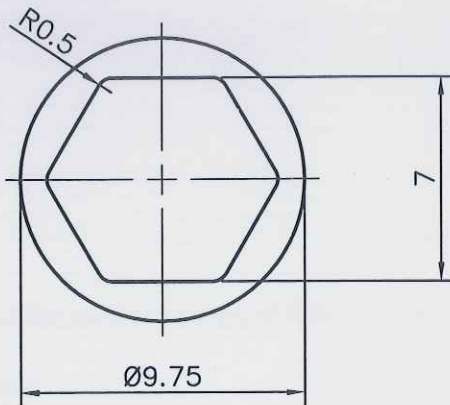

SCALE 1:1

Q02169

Area: 32.307 Sq.mm. | Perimeter: 30.631 mm. | Weight: 0.087 Kg./mtr.

SCALE 1:1

Q02170

Area: 81.755 Sq.mm. | Perimeter: 137.81mm. | Weight: 00.221 Kg./mtr.