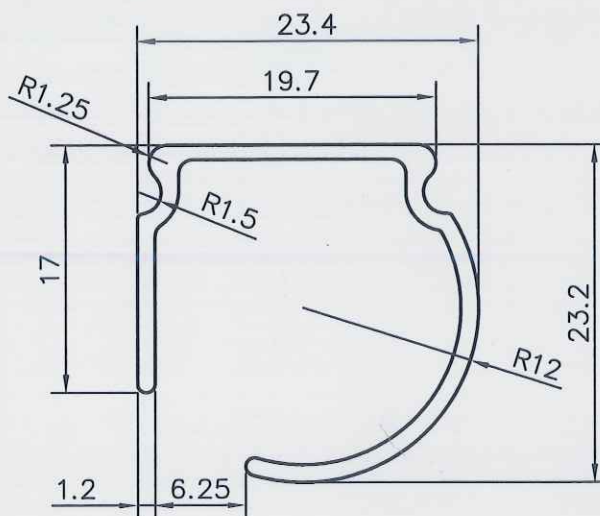

SCALE 1:1

Q02169

Area: 32.307 Sq.mm. | Perimeter: 30.631 mm. | Weight: 0.087 Kg./mtr.

SCALE 1:1

Q02170

Area: 81.755 Sq.mm. | Perimeter: 137.81mm. | Weight: 00.221 Kg./mtr.