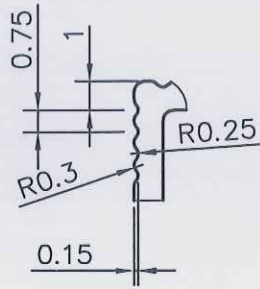

SCALE 1:1

DETAIL A
SCALE 4:1

DETAIL B
SCALE 4:1

Area: 76.859 Sq.mm. | Perimeter: 85.753 mm. | Weight: 0.208 Kg./mtr.

202184