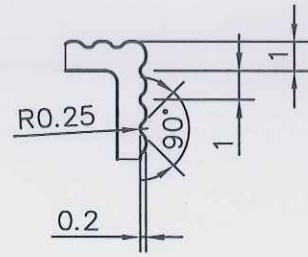

SCALE 1:1

DETAIL A
SCALE 4:1

DETAIL B
SCALE 4:1

Area: 76.859 Sq.mm. | Perimeter: 85.753 mm. | Weight: 0.208 Kg./mtr.

202184