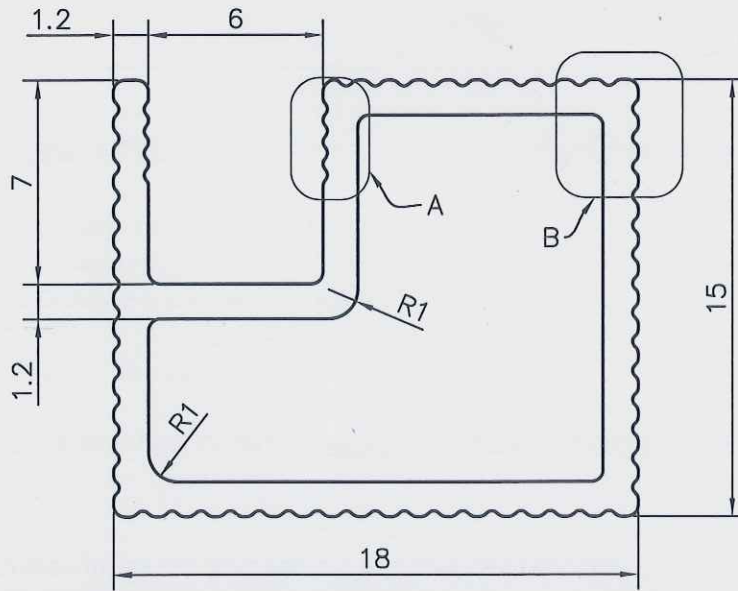

SCALE 1:1

DETAIL A
SCALE 4:1

DETAIL B
SCALE 4:1

Area: 76.859 Sq.mm. | Perimeter: 85.753 mm. | Weight: 0.208 Kg./mtr.

202184