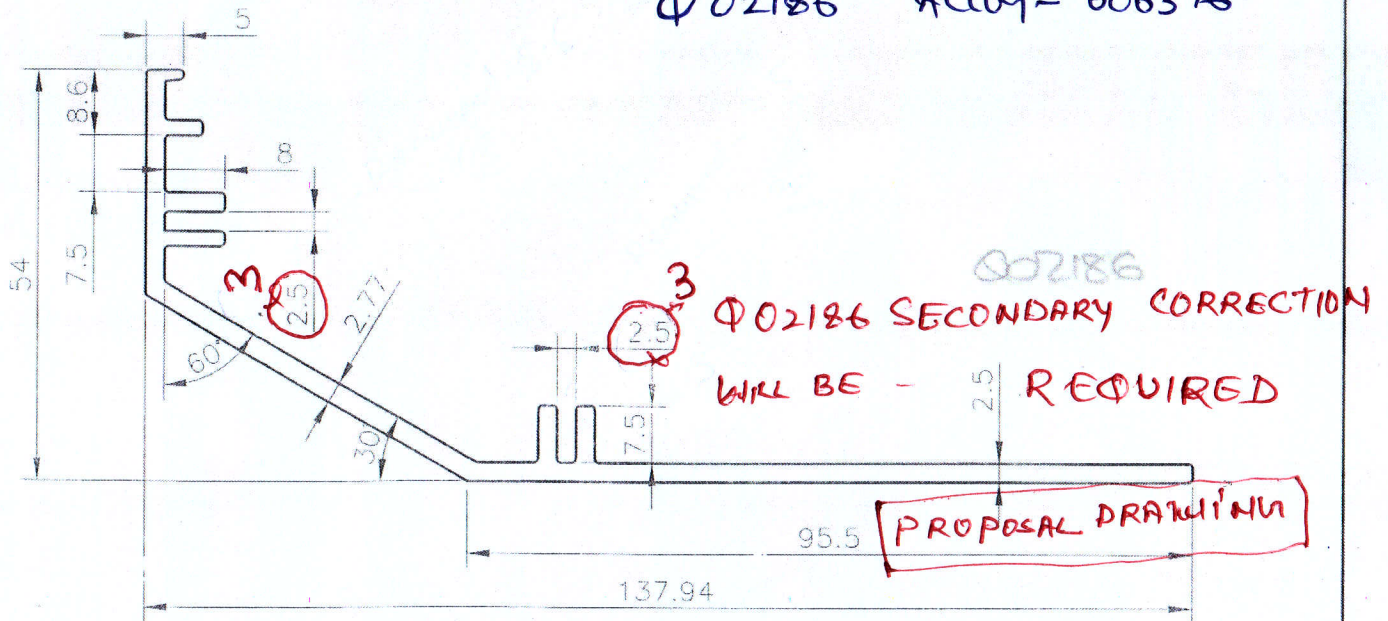

M/S. PIONEER ALUMINIUM PVT. LTD. → MD. VR (MKTG.)

TO Vipeel Rambhal

Φ 02186 ALLOY - 6063 T6

Area: 528.792 Sq.mm. | Perimeter: 420.05mm. | Weight: 1.428 Kg./mtr.

DATE: 24/07/2024  
ALLOY: 6063-T6

Φ 02187 SECONDARY CORRECTION WILL BE REQUIRED

Area: 633.178 Sq.mm. | Perimeter: 540.72mm. | Weight: 1.71 Kg./mtr.

DATE: 24/07/2024  
ALLOY: 6063-T6