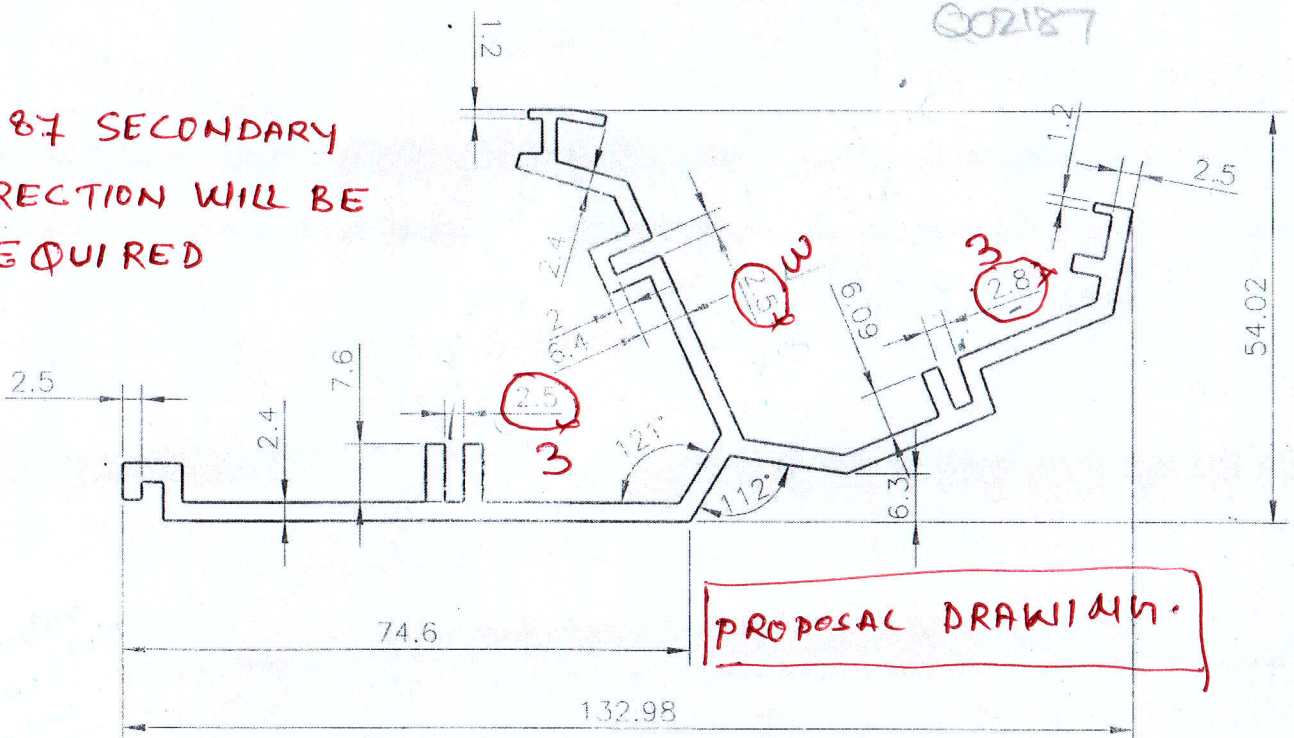

M/S. PIONEER ALUMINIUM PVT. LTD. → MD. VR (MKTG.)

TO Vipeel Rambhal

Φ 02186 ALLOY - 6063 T6

Area: 528.792 Sq.mm. | Perimeter: 420.05mm. | Weight: 1.428 Kg./mtr.

DATE: 24/07/2024  
ALLOY: 6063-T6

Φ 02187 SECONDARY CORRECTION WILL BE REQUIRED

Area: 633.178 Sq.mm. | Perimeter: 540.72mm. | Weight: 1.71 Kg./mtr.

DATE: 24/07/2024  
ALLOY: 6063-T6