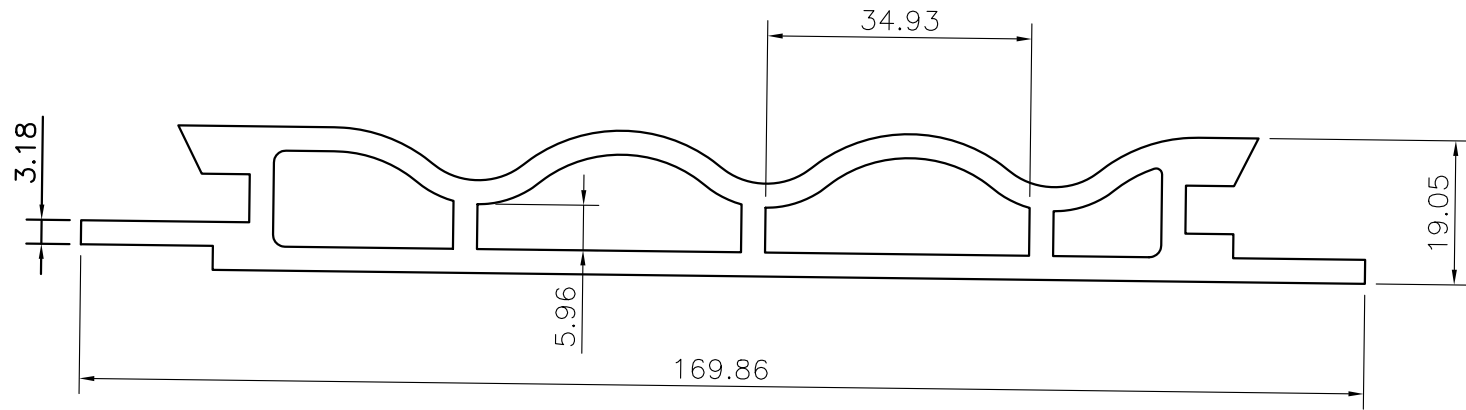

Q01076

Area:1237.618 Sq.mm. | Perimeter:420.486 mm. | Weight:3.342 Kg./mtr.

Q01077