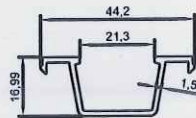

84218
MESH SASH PROFILE

Q02196

84116
3 Track Vertical Frame Profile

Q02197

84215
Sash Locking Profile

Q02198

84214
Horizontal Sash Profile

Q02199

84807
Flat Interlock Profile 3M

Q02200

84809
Butt Profile Female

Q02201

84810
Groove Cover Profile

Q02202

84507
Glazing Adaptor - 14.5mm

Q02203