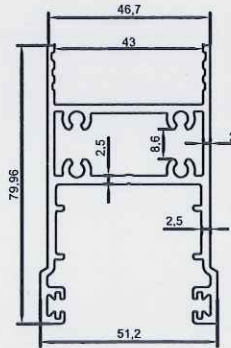

84216
HANDLE SECTION SASH

Q02192

84217
HORIZONTAL SASH

Q02193

84818
STRUCTURE INTERLOCK

Q02194

814817
NON STRUCTURE INTERLOCK

Q02195

84218
MESH SASH PROFILE

Q02196

84116
3 Track Vertical Frame Profile

Q02197

84215
Sash Locking Profile

Q02198

84214
Horizontal Sash Profile

Q02199

84807
Flat Interlock Profile 3M

Q02200

84809
Butt Profile Female

Q02201

84810
Groove Cover Profile

Q02202

84507
Glazing Adaptor - 14.5mm

Q02203