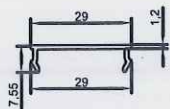

84216
HANDLE SECTION SASH

Q02192

84217
HORIZONTAL SASH

Q02193

84818
STRUCTURE INTERLOCK

Q02194

814817
NON STRUCTURE INTERLOCK

Q02195

84218
MESH SASH PROFILE

Q02196

84116
3 Track Vertical Frame Profile

Q02197

84215
Sash Locking Profile

Q02198

84214
Horizontal Sash Profile

Q02199

84807
Flat Interlock Profile 3M

Q02200

84809
Butt Profile Female

Q02201

84810
Groove Cover Profile

Q02202

84507
Glazing Adaptor - 14.5mm

Q02203