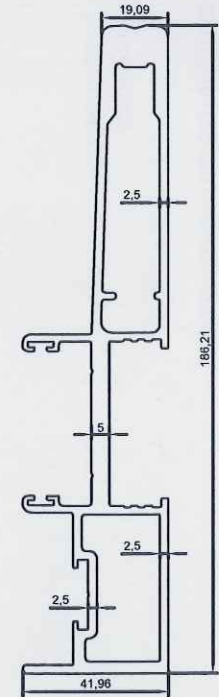

84216
HANDLE SECTION SASH

Q02192

84217
HORIZONTAL SASH

Q02193

84818
STRUCTURE INTERLOCK

Q02194

814817
NON STRUCTURE INTERLOCK

Q02195

84218
MESH SASH PROFILE

Q02196

84116
3 Track Vertical Frame Profile

Q02197

84215
Sash Locking Profile

Q02198

84214
Horizontal Sash Profile

Q02199

84807
Flat Interlock Profile 3M

Q02200

84809
Butt Profile Female

Q02201

84810
Groove Cover Profile

Q02202

84507
Glazing Adaptor - 14.5mm

Q02203