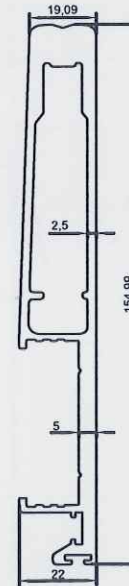

84216
HANDLE SECTION SASH

Q02192

84217
HORIZONTAL SASH

Q02193

84818
STRUCTURE INTERLOCK

Q02194

814817
NON STRUCTURE INTERLOCK

Q02195

84218
MESH SASH PROFILE

Q02196

84116
3 Track Vertical Frame Profile

Q02197

84215
Sash Locking Profile

Q02198

84214
Horizontal Sash Profile

Q02199

84807
Flat Interlock Profile 3M

Q02200

84809
Butt Profile Female

Q02201

84810
Groove Cover Profile

Q02202

84507
Glazing Adaptor - 14.5mm

Q02203