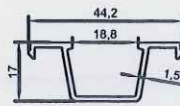

84218
MESH SASH PROFILE

Q02196

84116
3 Track Vertical Frame Profile

Q02197

84215
Sash Locking Profile

Q02198

84214
Horizontal Sash Profile

Q02199

84807
Flat Interlock Profile 3M

Q02200

84809
Butt Profile Female

Q02201

84810
Groove Cover Profile

Q02202

84507
Glazing Adaptor - 14.5mm

Q02203