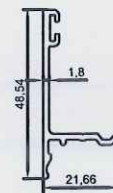

84806
Rain Cap Cover

Q02205