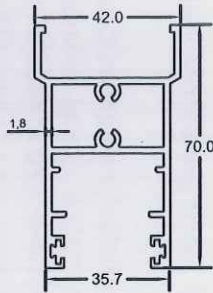

84216
HANDLE SECTION SASH

Q02192

84217
HORIZONTAL SASH

Q02193

84818
STRUCTURE INTERLOCK

Q02194

814817
NON STRUCTURE INTERLOCK

Q02195

84218
MESH SASH PROFILE

Q02196

84116
3 Track Vertical Frame Profile

Q02197

84215
Sash Locking Profile

Q02198

84214
Horizontal Sash Profile

Q02199

84807
Flat Interlock Profile 3M

Q02200

84809
Butt Profile Female

Q02201

84810
Groove Cover Profile

Q02202

84507
Glazing Adaptor - 14.5mm

Q02203