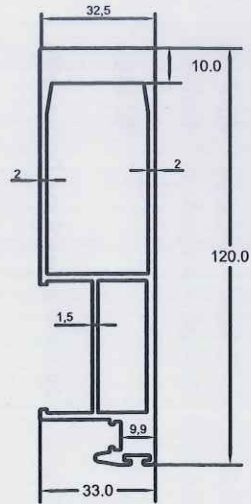

84216
HANDLE SECTION SASH

Q02192

84217
HORIZONTAL SASH

Q02193

84818
STRUCTURE INTERLOCK

Q02194

814817
NON STRUCTURE INTERLOCK

Q02195

84218
MESH SASH PROFILE

Q02196

84116
3 Track Vertical Frame Profile

Q02197

84215
Sash Locking Profile

Q02198

84214
Horizontal Sash Profile

Q02199

84807
Flat Interlock Profile 3M

Q02200

84809
Butt Profile Female

Q02201

84810
Groove Cover Profile

Q02202

84507
Glazing Adaptor - 14.5mm

Q02203