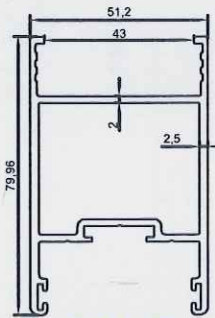

84216
HANDLE SECTION SASH

Q02192

84217
HORIZONTAL SASH

Q02193

84818
STRUCTURE INTERLOCK

Q02194

814817
NON STRUCTURE INTERLOCK

Q02195

84218
MESH SASH PROFILE

Q02196

84116
3 Track Vertical Frame Profile

Q02197

84215
Sash Locking Profile

Q02198

84214
Horizontal Sash Profile

Q02199

84807
Flat Interlock Profile 3M

Q02200

84809
Butt Profile Female

Q02201

84810
Groove Cover Profile

Q02202

84507
Glazing Adaptor - 14.5mm

Q02203