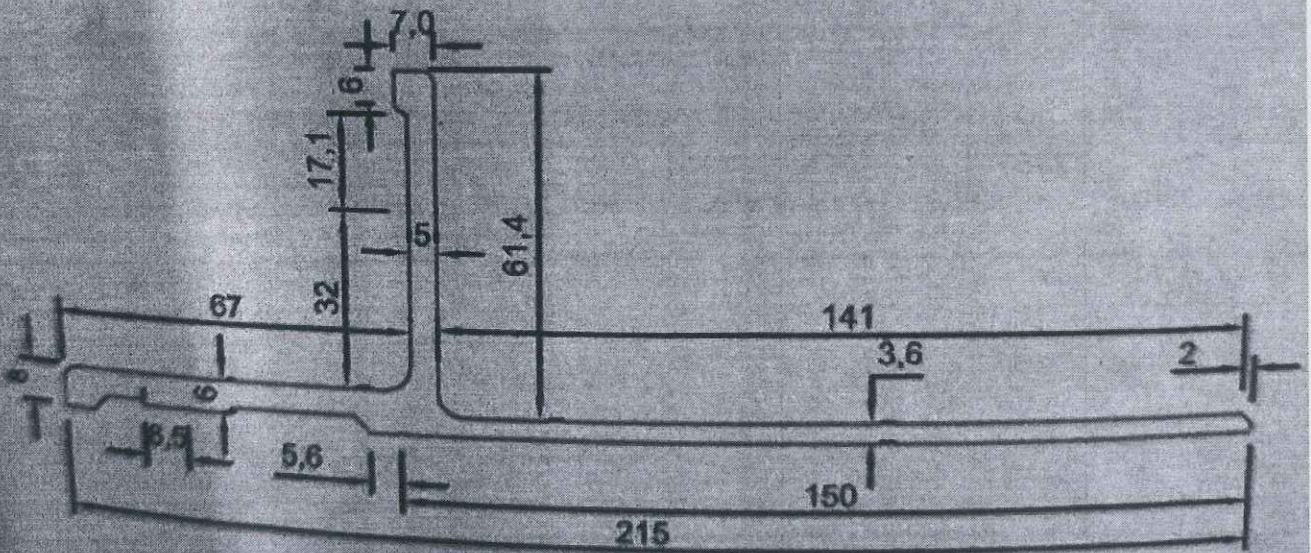

SEC No. MA7988

Weight:-12.429Kg

Shot on OnePlus
Divya

Q02223