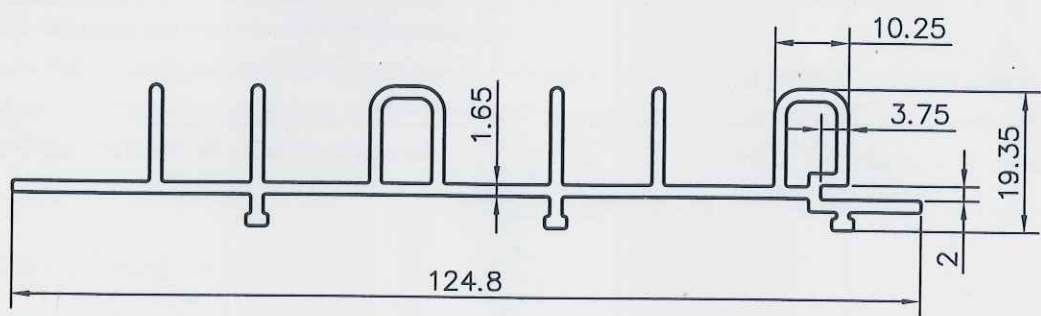

Q02254

Area: 665.29 Sq.mm. | Perimeter: 519.297 mm. | Weight: 1.796 Kg./mtr.

Q02255

Area: 431.124 Sq.mm. | Perimeter: 438.46 mm. | Weight: 1.164 Kg./mtr.

Area: 351.029 Sq.mm.
Perimeter: 149.916 mm.
Weight: 0.948 Kg./mtr.

Q02256

Area: 225.064 Sq.mm.
Perimeter: 154.789 mm.
Weight: 0.608 Kg./mtr.

Q02257