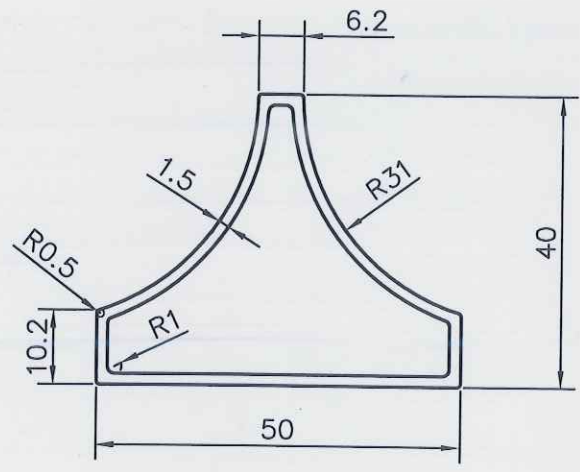

Q02254

Area: 665.29 Sq.mm. | Perimeter: 519.297 mm. | Weight: 1.796 Kg./mtr.

Q02255

Area: 431.124 Sq.mm. | Perimeter: 438.46 mm. | Weight: 1.164 Kg./mtr.

Area: 351.029 Sq.mm.
Perimeter: 149.916 mm.
Weight: 0.948 Kg./mtr.

Q02256

Area: 225.064 Sq.mm.
Perimeter: 154.789 mm.
Weight: 0.608 Kg./mtr.

Q02257