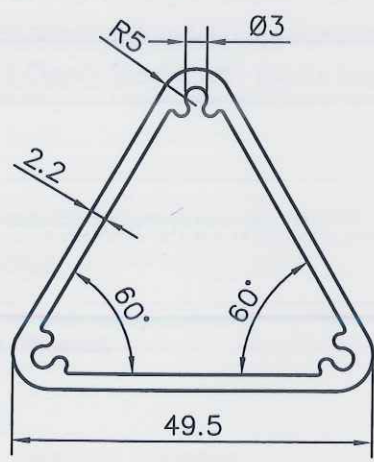

Q02254

Area: 665.29 Sq.mm. | Perimeter: 519.297 mm. | Weight: 1.796 Kg./mtr.

Q02255

Area: 431.124 Sq.mm. | Perimeter: 438.46 mm. | Weight: 1.164 Kg./mtr.

Area: 351.029 Sq.mm.
Perimeter: 149.916 mm.
Weight: 0.948 Kg./mtr.

Q02256

Area: 225.064 Sq.mm.
Perimeter: 154.789 mm.
Weight: 0.608 Kg./mtr.

Q02257