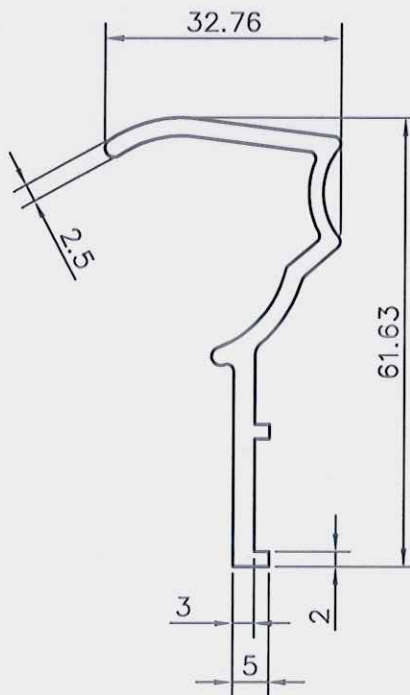

Q02312

Area: 147.489 Sq.mm. | Perimeter: 108.67mm. | Weight: 00.398 Kg./mtr.

Q02313

Area: 263.802 Sq.mm. | Perimeter: 206mm. | Weight: 00.712 Kg./mtr.