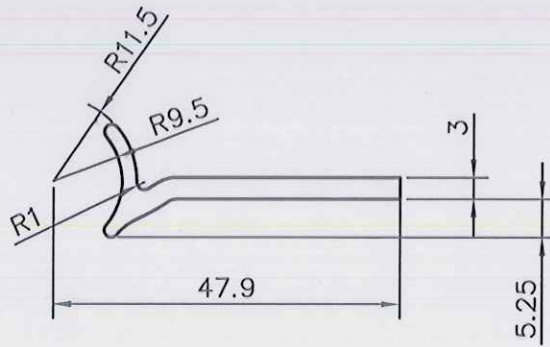

Q02312

Area: 147.489 Sq.mm. | Perimeter: 108.67mm. | Weight: 00.398 Kg./mtr.

Q02313

Area: 263.802 Sq.mm. | Perimeter: 206mm. | Weight: 00.712 Kg./mtr.