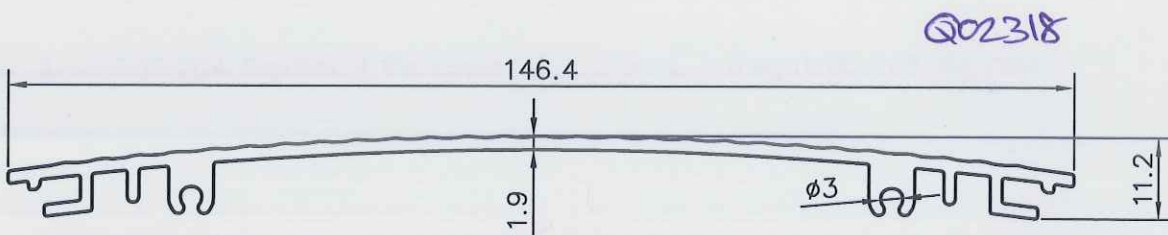

Area: 410.416 Sq.mm. | Perimeter: 393.11mm. | Weight: 1.108 Kg./mtr.

Area: 444.941 Sq.mm. | Perimeter: 473.54mm. | Weight: 1.201 Kg./mtr.

Area: 463.312 Sq.mm. | Perimeter: 451.77mm. | Weight: 1.251 Kg./mtr.

Area: 374.965 Sq.mm. | Perimeter: 391.74mm. | Weight: 1.012 Kg./mtr.

Area: 539.738 Sq.mm. | Perimeter: 523.24mm. | Weight: 1.457 Kg./mtr.