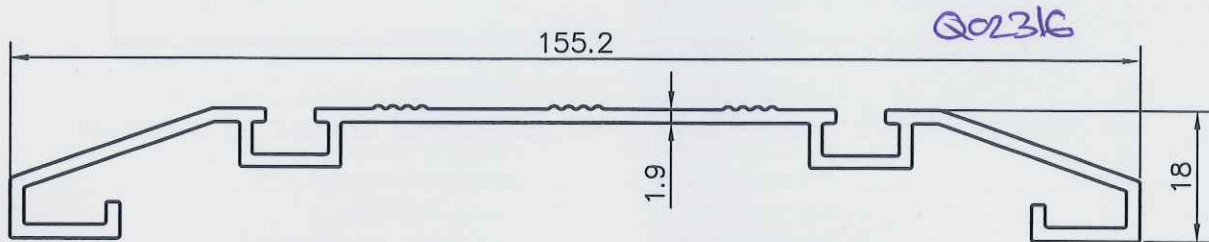

Area: 410.416 Sq.mm. | Perimeter: 393.11mm. | Weight: 1.108 Kg./mtr.

Area: 444.941 Sq.mm. | Perimeter: 473.54mm. | Weight: 1.201 Kg./mtr.

Area: 463.312 Sq.mm. | Perimeter: 451.77mm. | Weight: 1.251 Kg./mtr.

Area: 374.965 Sq.mm. | Perimeter: 391.74mm. | Weight: 1.012 Kg./mtr.

Area: 539.738 Sq.mm. | Perimeter: 523.24mm. | Weight: 1.457 Kg./mtr.