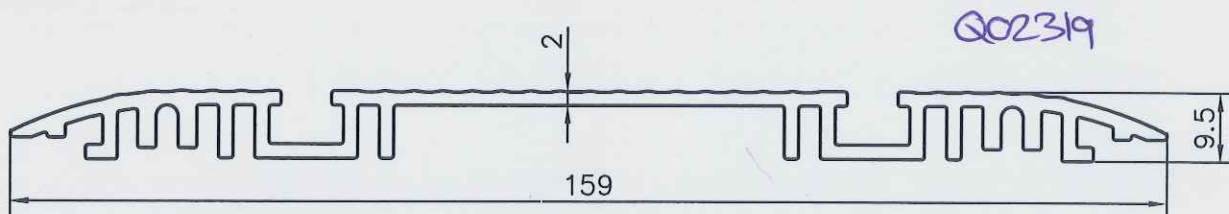

Area: 410.416 Sq.mm. | Perimeter: 393.11mm. | Weight: 1.108 Kg./mtr.

Area: 444.941 Sq.mm. | Perimeter: 473.54mm. | Weight: 1.201 Kg./mtr.

Area: 463.312 Sq.mm. | Perimeter: 451.77mm. | Weight: 1.251 Kg./mtr.

Area: 374.965 Sq.mm. | Perimeter: 391.74mm. | Weight: 1.012 Kg./mtr.

Area: 539.738 Sq.mm. | Perimeter: 523.24mm. | Weight: 1.457 Kg./mtr.