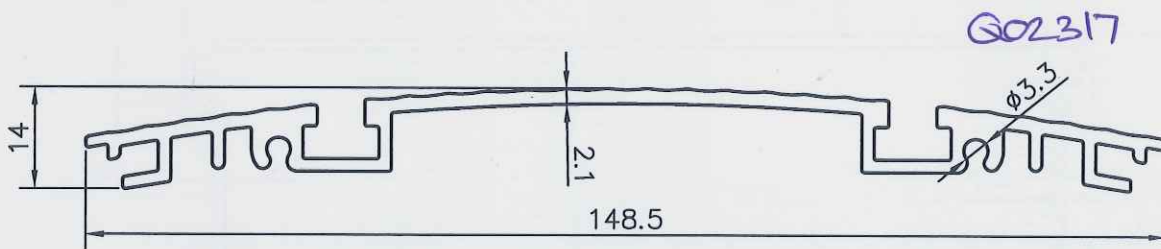

Area: 410.416 Sq.mm. | Perimeter: 393.11mm. | Weight: 1.108 Kg./mtr.

Area: 444.941 Sq.mm. | Perimeter: 473.54mm. | Weight: 1.201 Kg./mtr.

Area: 463.312 Sq.mm. | Perimeter: 451.77mm. | Weight: 1.251 Kg./mtr.

Area: 374.965 Sq.mm. | Perimeter: 391.74mm. | Weight: 1.012 Kg./mtr.

Area: 539.738 Sq.mm. | Perimeter: 523.24mm. | Weight: 1.457 Kg./mtr.