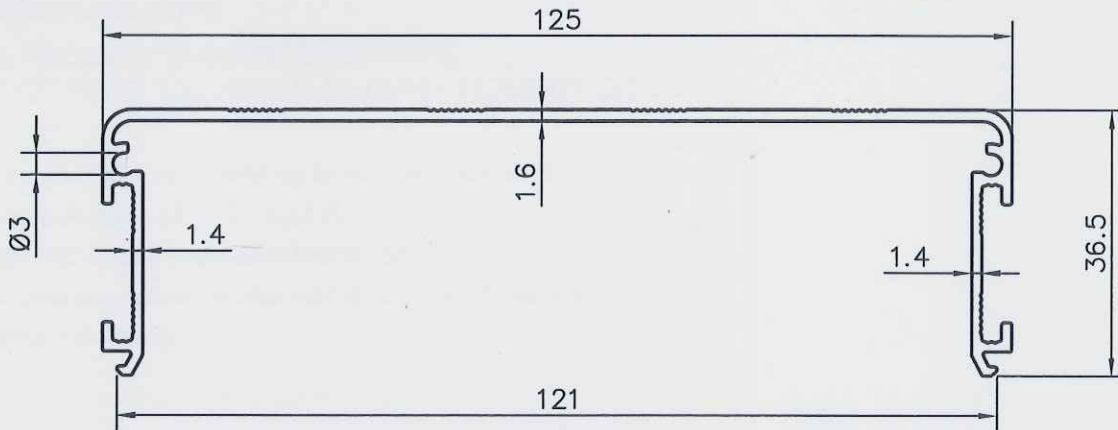

Q02320

Area: 251.184 Sq.mm. | Perimeter: 296.73mm. | Weight: 00.678 Kg./mtr.

Q02321

Area: 336.704 Sq.mm. | Perimeter: 452.27mm. | Weight: 00.909 Kg./mtr.