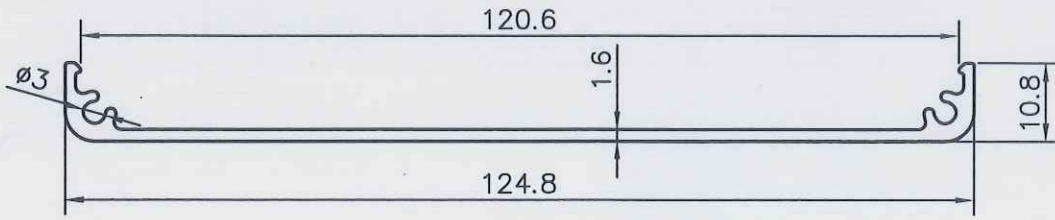

Q02320

Area: 251.184 Sq.mm. | Perimeter: 296.73mm. | Weight: 00.678 Kg./mtr.

Q02321

Area: 336.704 Sq.mm. | Perimeter: 452.27mm. | Weight: 00.909 Kg./mtr.