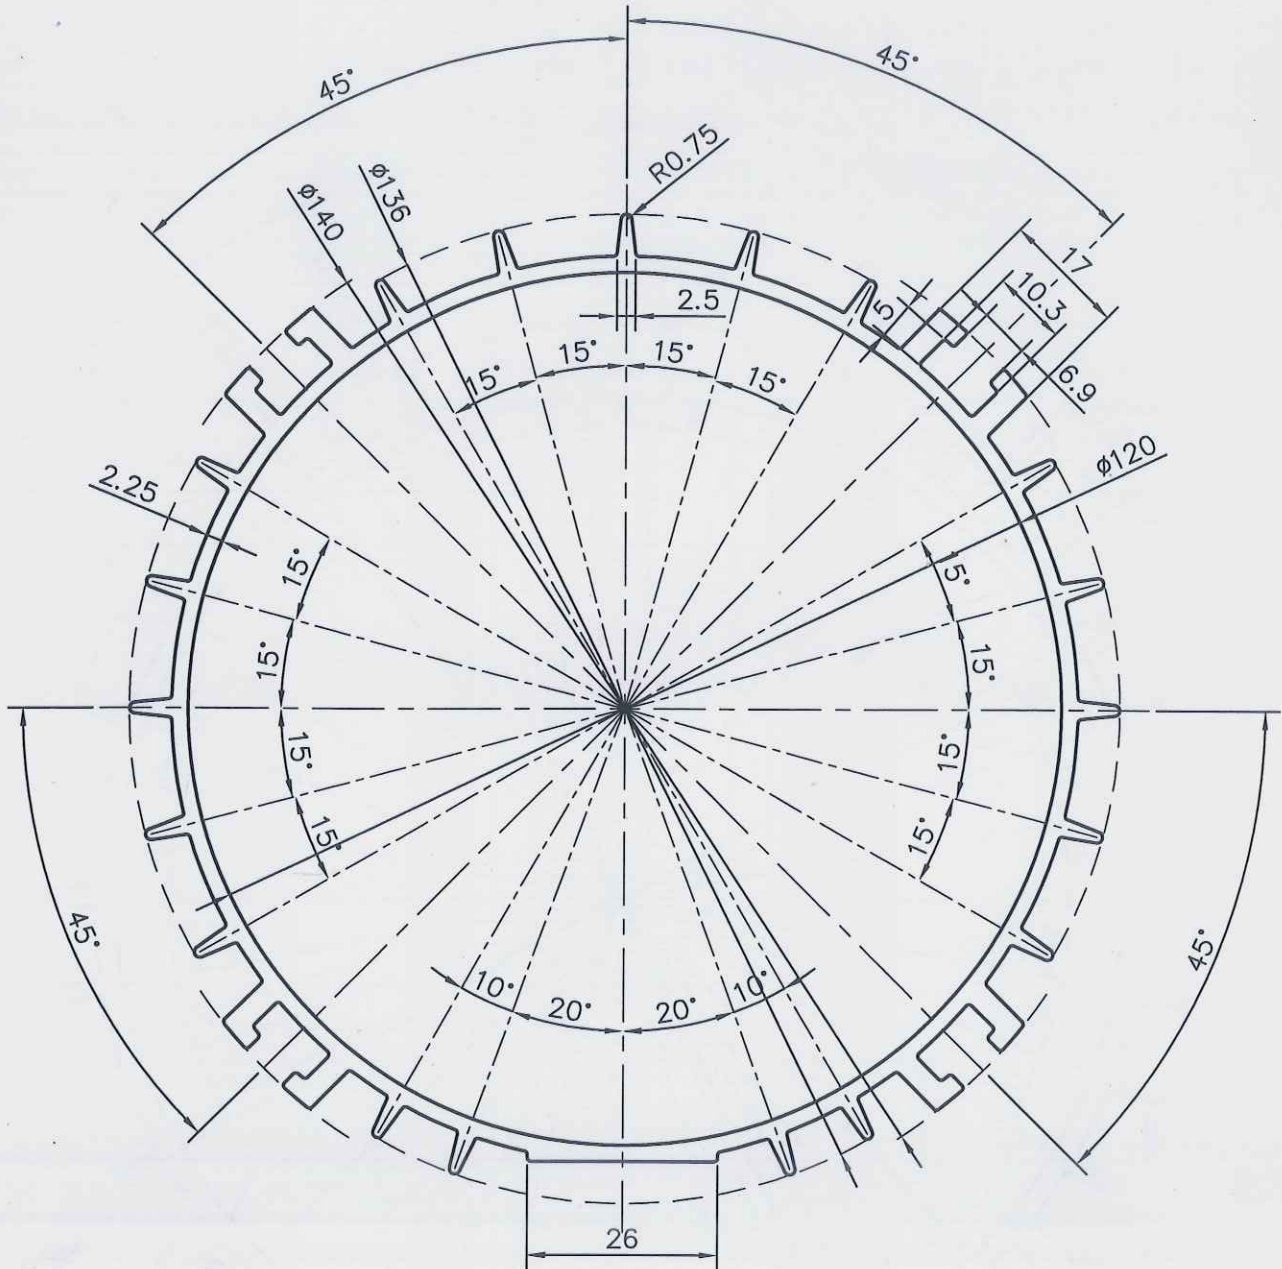

SAMPLE WAS DAMAGED
SO, KINDLY CHECK ALL DIMENSIONS PROPERLY

Area: 1335.8 Sq.mm. | Perimeter: 716.486 mm. | Weight: 3.607 Kg./mtr.

Q02345