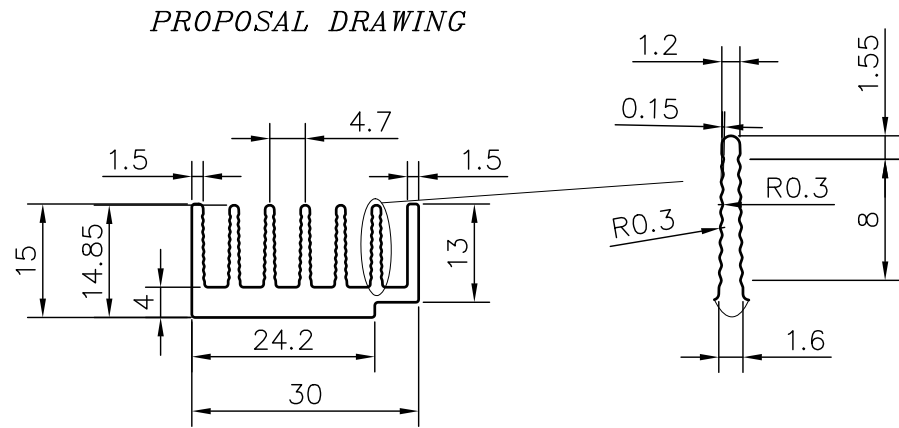

Q02357

ORIGINAL DRAWING

Area: 210.278 Sq.mm. | Perimeter: 217.39mm. | Weight: 00.568 Kg./mtr.