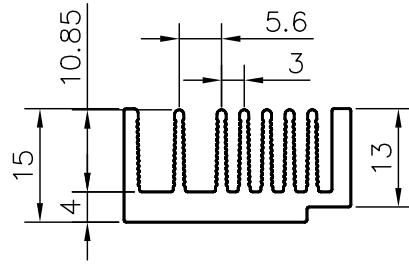

Q02357

ORIGINAL DRAWING

Area: 210.278 Sq.mm. | Perimeter: 217.39mm. | Weight: 00.568 Kg./mtr.