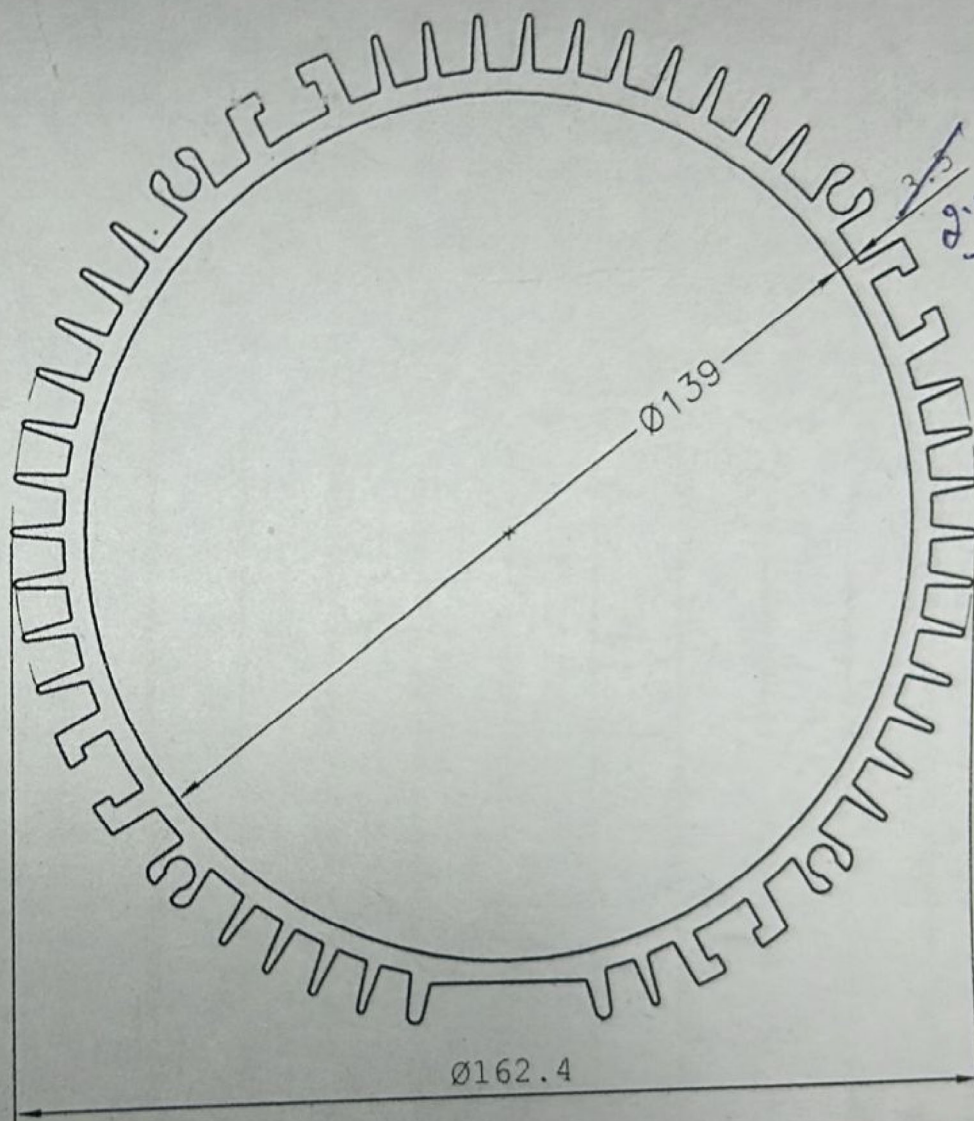

G101340

~~5.958~~

Rest-Same

MOTOR BODY SECTION

Jindal Aluminium Ltd.
BHIWADI

REGULAR SECTION

01/03

New Die Required