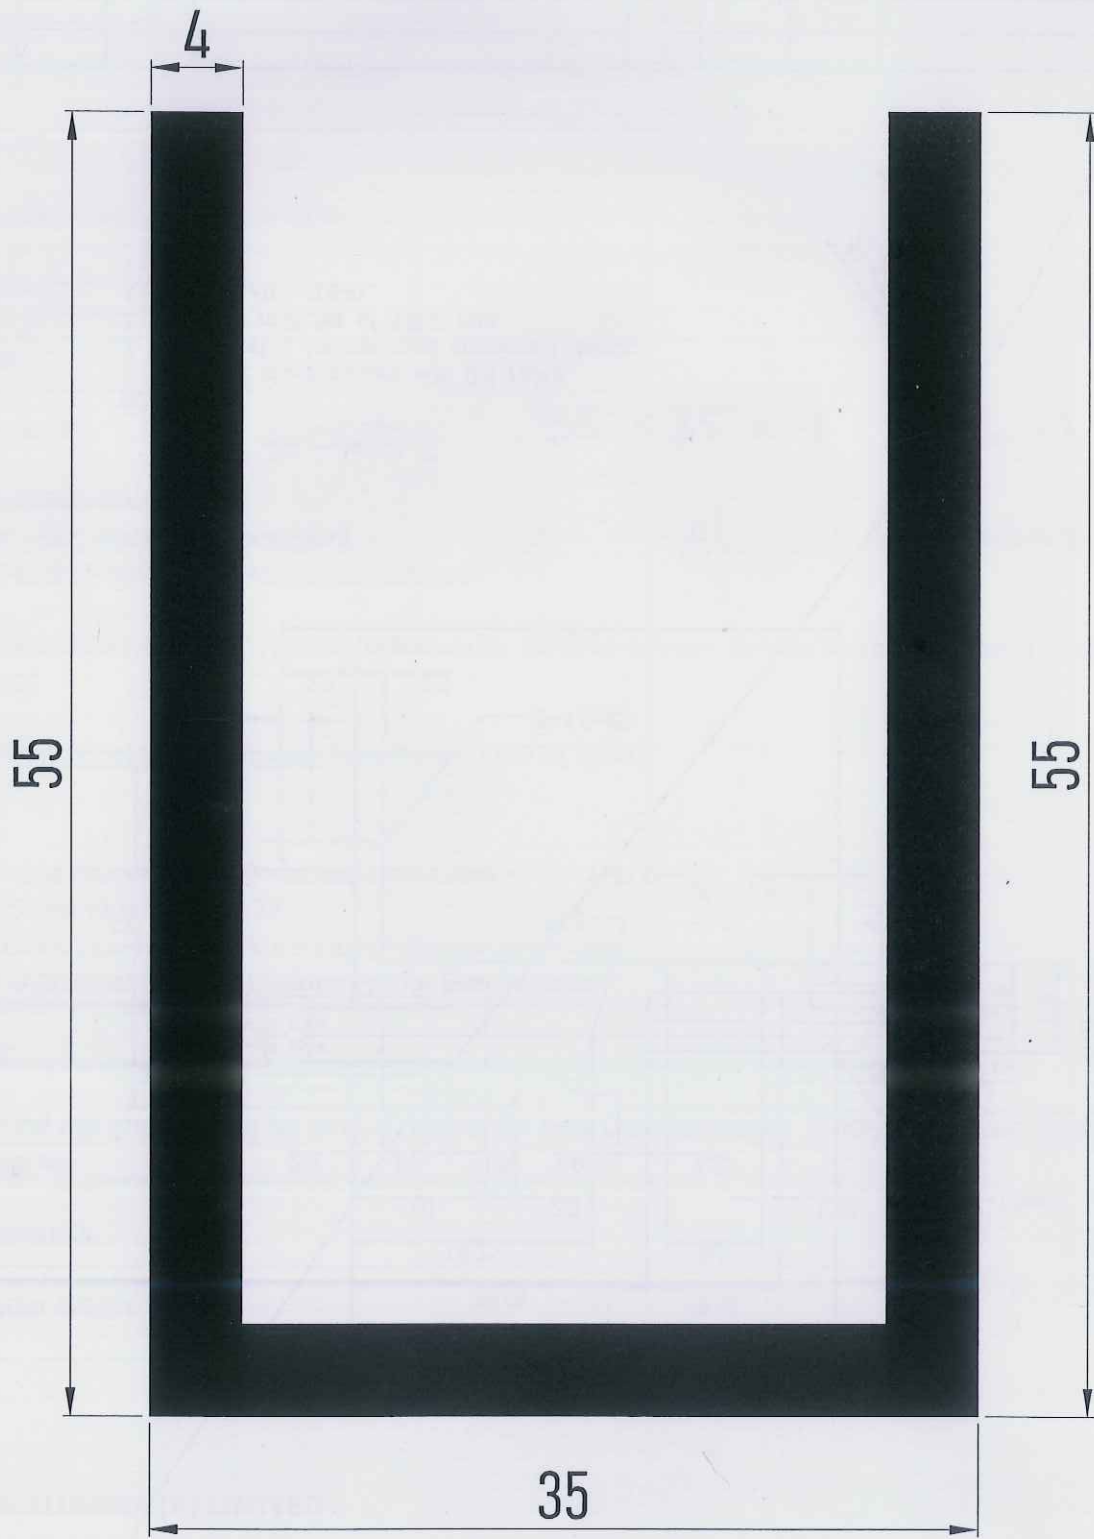

Aluminium U- Channel 35x55x55x4mm Thick

Q02389