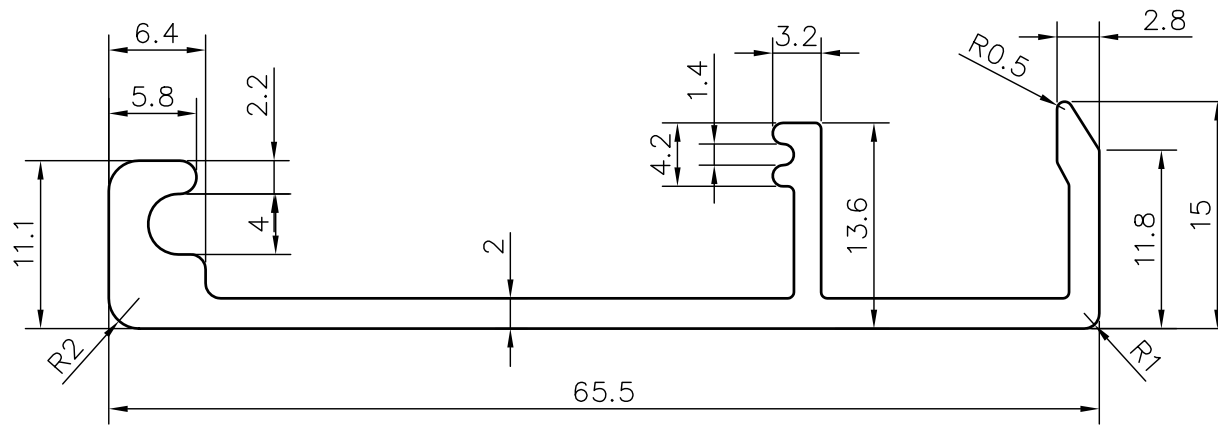

SCALE 1:1

SCALE 2:1

Area: 223.173 Sq.mm. | Perimeter: 205.36mm. | Weight: 00.603 Kg./mtr.

👉 **PLEASE CHECK ALL DIMENSIONS PROPERLY
AS SAMPLE WAS NOT IN APPROPRIATE CONDITION.**